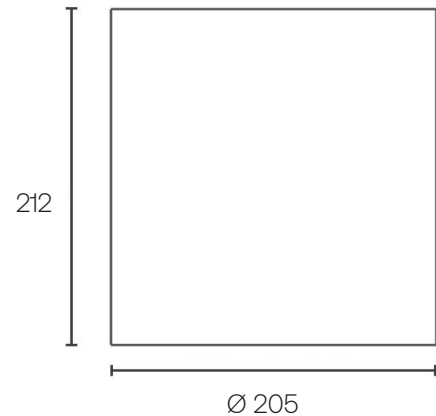

Dominique 205 Pendant

- IP65 front, IP20 rear suitable for internal environments.
- Impact rating of IK05
- Efficacy of up to 140lm/W
- Nominal life-time of 100,000 h (L80/B10)
- Colour stability with 3 step MacAdam
- CRI 80 as standard, CRI 90 available on request

To Specify:

Select Part Number with additional options if required
 e.g. **DOM/205/4780/4/60D/DIM/EMR**
 = Dominique 205mm Ø, 34W, 4780 lumens, 4000K, 60D, DALI
 dimmable c/w 3hr self-contained emergency