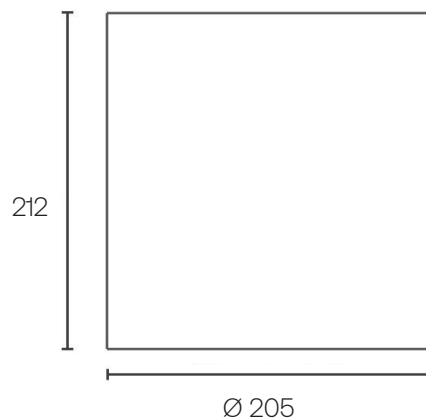

Dominique 205 Surface

- IP65 front, IP20 rear suitable for internal environments.
- Impact rating of IK05
- Efficacy of up to 140lm/W
- Nominal life-time of 100,000 h (L80/B10)
- Colour stability with 3 step MacAdam
- CRI 80 as standard, CRI 90 available on request

To Specify:

Select Part Number with additional options if required

e.g. **DOM/205/4780/4/60D/DIM/EMR**

= Dominique 205mm Ø, 34W, 4780 lumens, 4000K, 60D, DALI dimmable c/w 3hr self-contained emergency

Part No. (4000K)	Lm	W	lm/W
DOM/205/1604/60D/4	1604	12	136
DOM/205/3681/60D/4	3681	27	140
DOM/205/4780/60D/4	4780	34	139
DOM/205/5559/60D/4	5559	48	136
DOM/205/6471/60D/4	6471	51	126