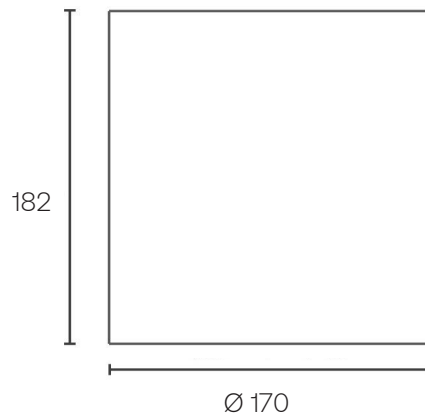

Dominique170 Pendant

- IP65 from below, IP20 from above
- Impact rating of IK05
- Efficacy of up to 111lm/W
- Nominal life-time of 100,000 h (L80/B10)
- Colour stability with 3 step MacAdam
- CRI 80 as standard, CRI 90 available on request

To Specify:

Select Part Number with additional options if required

e.g. **DOM/170/1361/4/60D/DIM**

= Dominique 170, 12W, 1361 lumens, 4000K, 60D, DALI dimmable

Part No. (4000K)	Lm	W	lm/W
DOM/170/1361/60D/4	1361	12	109
DOM/170/2217/60D/4	2217	20	111
DOM/170/2914/60D/4	2914	27	109
DOM/170/4184/60D/4	4184	40	104