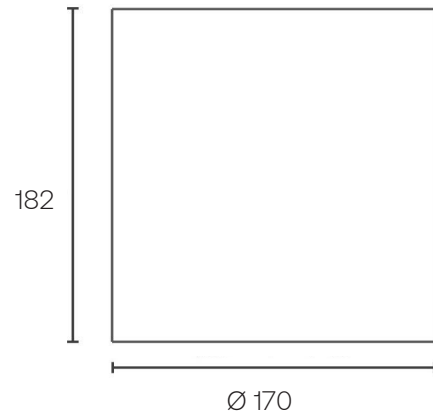

Dominique 170 Surface

- IP65 from below, IP20 from above
- Impact rating of IK05
- Efficacy of up to 111lm/W
- Nominal life-time of 100,000 h (L80/B10)
- Colour stability with 3 step MacAdam
- CRI 80 as standard, CRI 90 available on request

To Specify:

Select Part Number with additional options if required

e.g. **DOM/170/1361/4/60D/DIM**

= Dominique 170, 12W, 1361 lumens, 4000K, 60D, DALI dimmable

Part No. (4000K)	Lm	W	lm/W
DOM/170/1361/60D/4	1361	12	109
DOM/170/2217/60D/4	2217	20	111
DOM/170/2914/60D/4	2914	27	109
DOM/170/4184/60D/4	4184	40	104