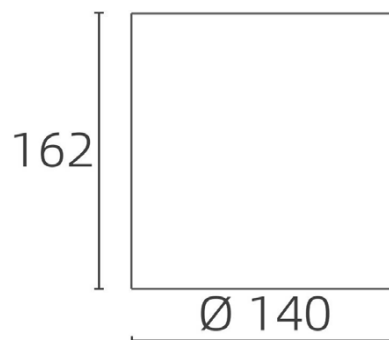

# Dominique 140 Pendant

- IP65 from below, IP20 from above
- Impact rating of IK05
- Efficacy of up to 127lm/W
- Nominal life-time of 100,000 h (L80/B10)
- Colour stability with 3 step MacAdam
- CRI 80 as standard, CRI 90 available on request

## To Specify:

Select Part Number with additional options if required

e.g. **DOM/140/1349/4/60D/DIM/EMR**

= Dominique 140, 11W, 1349 lumens, 4000K, 60D, DALI dimmable c/w 3hr self-contained emergency

Part No. (3000K)	Lm	W	lm/W
DOM/140/1281/20D/3	1281	11	120
DOM/140/2775/20D/3	2775	26	105
DOM/140/1271/40D/3	1271	11	119
DOM/140/2754/40D/3	2754	26	105
DOM/140/1289/60D/3	1289	11	121
DOM/140/2792/60D/3	2792	26	106

Part No. (4000K)	Lm	W	lm/W
DOM/140/1349/20D/4	1349	11	127
DOM/140/2921/20D/4	2921	26	111
DOM/140/1338/40D/4	1338	11	126
DOM/140/2899/40D/4	2899	26	110
DOM/140/1384/60D/4	1384	12	116
DOM/140/2884/60D/4	2884	26	109