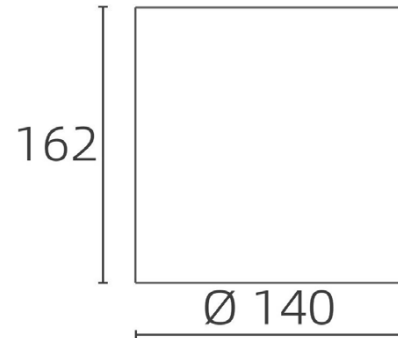

Dominique 140 Surface

- IP65 from below, IP20 from above
- Impact rating of IK05
- Efficacy of up to 127lm/W
- Nominal life-time of 100,000 h (L80/B10)
- Colour stability with 3 step MacAdam
- CRI 80 as standard, CRI 90 available on request

To Specify:

Select Part Number with additional options if required

e.g. **DOM/140/1349/4/60D/DIM/EMR**

= Dominique 140, 11W, 1349 lumens, 4000K, 60D, DALI dimmable c/w 3hr self-contained emergency

Part No. (3000K)	Lm	W	lm/W
DOM/140/1281/20D/3	1281	11	120
DOM/140/2775/20D/3	2775	26	105
DOM/140/1271/40D/3	1271	11	119
DOM/140/2754/40D/3	2754	26	105
DOM/140/1289/60D/3	1289	11	121
DOM/140/2792/60D/3	2792	26	106

Part No. (4000K)	Lm	W	lm/W
DOM/140/1349/20D/4	1349	11	127
DOM/140/2921/20D/4	2921	26	111
DOM/140/1338/40D/4	1338	11	126
DOM/140/2899/40D/4	2899	26	110
DOM/140/1384/60D/4	1384	12	116
DOM/140/2884/60D/4	2884	26	109

Dominique Surface

20° Optic:

40° Optic:

60° Optic: