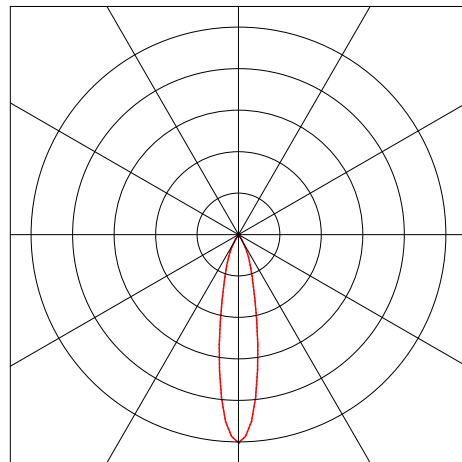

Ruby Downlighter

- Efficacies up to 121lm/W
- IP20
- Colour stability with 3 step MacAdam
- CRI > 80 as standard, CRI > 90 available on request
- Alternate beam angles available: 15/24/38/60°

To Specify:

Select Part Number with additional options if required e.g. **RUB/540/15/4/WHI/CAS**

= Ruby downlight, 540 lumens, 6W, 15°, 4000K, white bezel & Casambi enabled

15° Reflector

60° Reflector

Part No.	W	lm	lm/W	Beam	CCT
RUB/502/15/3	6	502	90	15	3000K
RUB/540/15/4	6	540	97	15	4000K
RUB/925/15/3	9	925	101	15	3000K
RUB/994/15/4	9	994	108	15	4000K
RUB/1326/15/3	13	1326	102	15	3000K
RUB/1426/15/4	13	1426	110	15	4000K
RUB/552/60/3	6	552	99	60	3000K
RUB/594/60/4	6	594	106	60	4000K
RUB/1016/60/3	9	1016	111	60	3000K
RUB/1093/60/4	9	1093	119	60	4000K
RUB/1458/60/3	13	1458	112	60	3000K
RUB/1568/60/4	13	1568	121	60	4000K