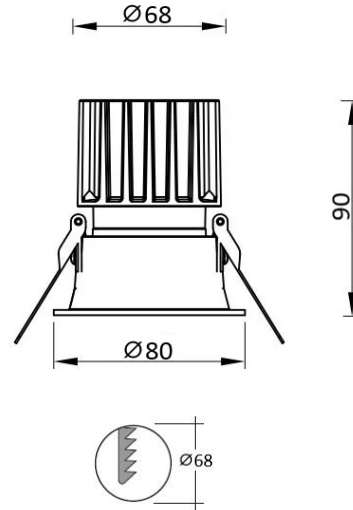

Ruby Downlighter

- Efficacies up to 121lm/W
- IP20
- Colour stability with 3 step MacAdam
- CRI > 80 as standard, CRI > 90 available on request
- Alternate beam angles available: 15/24/38/60°

To Specify:

Select Part Number with additional options if required e.g. **RUB/540/15/4/WHI/CAS**

= Ruby downlight, 540 lumens, 6W, 15°, 4000K, white bezel & Casambi enabled

15° Reflector

60° Reflector

Part No.	W	lm	lm/W	Beam	CCT
RUB/502/15/3	6	502	90	15	3000K
RUB/540/15/4	6	540	97	15	4000K
RUB/925/15/3	9	925	101	15	3000K
RUB/994/15/4	9	994	108	15	4000K
RUB/1326/15/3	13	1326	102	15	3000K
RUB/1426/15/4	13	1426	110	15	4000K
RUB/552/60/3	6	552	99	60	3000K
RUB/594/60/4	6	594	106	60	4000K
RUB/1016/60/3	9	1016	111	60	3000K
RUB/1093/60/4	9	1093	119	60	4000K
RUB/1458/60/3	13	1458	112	60	3000K
RUB/1568/60/4	13	1568	121	60	4000K