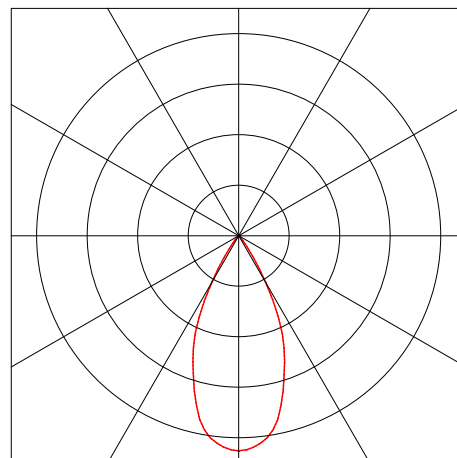

Ruby Downlighter

- Efficacies up to 121lm/W
- IP20
- Colour stability with 3 step MacAdam
- CRI > 80 as standard, CRI > 90 available on request
- Alternate beam angles available: 15/24/38/60°

To Specify:

Select Part Number with additional options if required e.g. **RUB/540/15/4/WHI/CAS**

= Ruby downlight, 540 lumens, 6W, 15°, 4000K, white bezel & Casambi enabled

15° Reflector

60° Reflector

Part No.	W	lm	lm/W	Beam	CCT
RUB/502/15/3	6	502	90	15	3000K
RUB/540/15/4	6	540	97	15	4000K
RUB/925/15/3	9	925	101	15	3000K
RUB/994/15/4	9	994	108	15	4000K
RUB/1326/15/3	13	1326	102	15	3000K
RUB/1426/15/4	13	1426	110	15	4000K
RUB/552/60/3	6	552	99	60	3000K
RUB/594/60/4	6	594	106	60	4000K
RUB/1016/60/3	9	1016	111	60	3000K
RUB/1093/60/4	9	1093	119	60	4000K
RUB/1458/60/3	13	1458	112	60	3000K
RUB/1568/60/4	13	1568	121	60	4000K