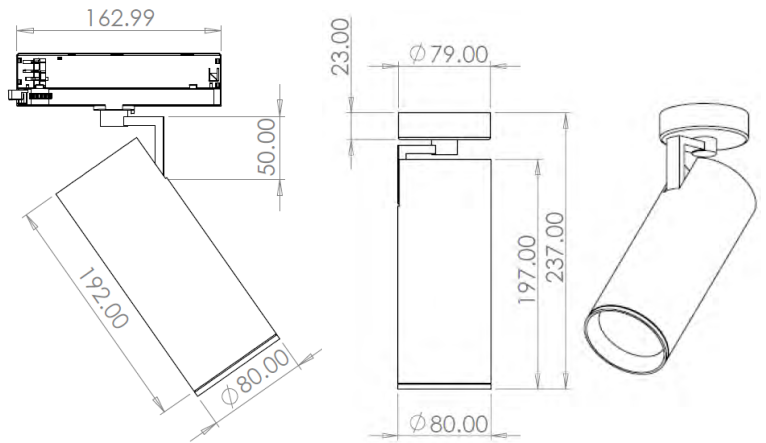

Verena Track Spotlight

- IP20 suitable for internal environments
- Impact rating of IK02
- Efficacy of up to 123lm/W
- Nominal life-time of 100,000 h (L80/B10)
- Colour stability with 3 step MacAdam
- CRI 80 as standard, CRI 90 available on request

To Specify:

Select Part Number with additional options if required
e.g. **VER/2268/4/36D/BLK/CAS**

= Verena Spotlight, 18W, 2268lm, 4000K, 36 reflector, black finish, Casambi enabled.

3000K	W	lm	lm/W
VER/2089/15D/3	18	2089	116
VER/3793/15D/3	40	3793	94
VER/2133/24D/3	18	2133	118
VER/3874/24D/3	40	3874	96
VER/2177/36D/3	18	2177	120
VER/3956/36D/3	40	3956	98