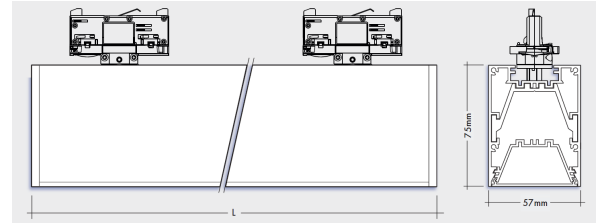

Millie Track Opal Linear Track Luminaire

- IP20 as standard, IP44 available on request
- Body and gear tray - aluminium extrusion
- Opal frosted diffuser - polycarbonate TP(a)
- Optics - PMMA TP(b)
- Modular optics - shade polycarbonate, optic - PMMA
- Colours: RAL 9003 White, RAL 9005 Black & RAL 9006 Grey
- Lengths available: 570mm, 850mm, 1130mm, 1410mm & 1690mm

To Specify:

Select Part Number with additional options if required

e.g. **MIL/T/5/OP/940/4/BLK**

= Millie, Track, 570mm, opal, 944lm, 8W, 4000K, Black RAL 9005 finish

Part No.	Lm	W	Lm/W	Weight	L (mm)
MIL/T/5/OP/630/4	633	6	108	2.5kg	570
MIL/T/5/OP/940/4	944	8	113	2.5kg	570
MIL/T/5/OP/1250/4	1250	11	115	2.5kg	570
MIL/T/8/OP/954/4	954	8	136	3.2kg	850
MIL/T/8/OP/1910/4	1910	12	133	3.2kg	850
MIL/T/8/OP/2799/4	2799	16	128	3.2kg	850
MIL/T/11/OP/1270/4	1265	11	117	4.4kg	1130
MIL/T/11/OP/1890/4	1887	15	124	4.4kg	1130
MIL/T/11/OP/2500/4	2499	20	126	4.4kg	1130
MIL/T/14/OP/1800/4	1785	14	128	5.1kg	1400
MIL/T/16/OP/2020/4	2020	15	135	6.4kg	1680
MIL/T/16/OP/3013/4	3013	22	139	6.4kg	1680
MIL/T/16/OP/3990/4	3993	29	139	6.4kg	1680

Millie Track Microprismatic Linear Track Luminaire

- IP20 as standard, IP44 available on request
- Body and gear tray - aluminium extrusion
- Opal frosted diffuser - polycarbonate TP(a)
- Optics - PMMA TP(b)
- Modular optics - shade polycarbonate, optic - PMMA
- Colours: RAL 9003 White, RAL 9005 Black & RAL 9006 Grey
- Lengths available: 570mm, 850mm, & 1130mm