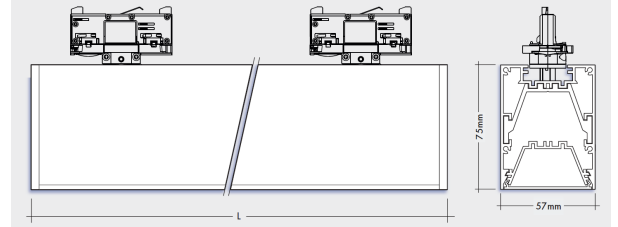

To Specify:

Select Part Number with additional options if required

e.g. **MIL/T/5/OP/940/4/BLK**

= Millie, Track, 570mm, opal, 944lm, 8W, 4000K, Black RAL 9005 finish

Part No.	Lm	W	Lm/W	Weight	L (mm)
MIL/T/5/OP/630/4	633	6	108	2.5kg	570
MIL/T/5/OP/940/4	944	8	113	2.5kg	570
MIL/T/5/OP/1250/4	1250	11	115	2.5kg	570
MIL/T/8/OP/954/4	954	8	136	3.2kg	850
MIL/T/8/OP/1910/4	1910	12	133	3.2kg	850
MIL/T/8/OP/2799/4	2799	16	128	3.2kg	850
MIL/T/11/OP/1270/4	1265	11	117	4.4kg	1130
MIL/T/11/OP/1890/4	1887	15	124	4.4kg	1130
MIL/T/11/OP/2500/4	2499	20	126	4.4kg	1130
MIL/T/14/OP/1800/4	1785	14	128	5.1kg	1400
MIL/T/16/OP/2020/4	2020	15	135	6.4kg	1680
MIL/T/16/OP/3013/4	3013	22	139	6.4kg	1680
MIL/T/16/OP/3990/4	3993	29	139	6.4kg	1680

Millie Track Microprismatic Linear Track Luminaire

- IP20 as standard, IP44 available on request
- Body and gear tray - aluminium extrusion
- Opal frosted diffuser - polycarbonate TP(a)
- Optics - PMMA TP(b)
- Modular optics - shade polycarbonate, optic - PMMA
- Colours: RAL 9003 White, RAL 9005 Black & RAL 9006 Grey
- Lengths available: 570mm, 850mm, & 1130mm

To Specify:

Select Part Number with additional options if required

e.g. **MIL/T/5/MP/929/4/BLK**

= Millie, Track, 570mm, microprismatic, 929lm, 7W, 4000K, Black RAL 9005 finish

Part No.	Lm	W	Lm/W	Weight	L (mm)
MIL/T/5/MP/630/4	633	6	108	2.5kg	570
MIL/T/5/MP/940/4	944	8	113	2.5kg	570
MIL/T/5/MP/1250/4	1250	11	115	2.5kg	570
MIL/T/8/MP/929/4	929	7	133	3.2kg	850
MIL/T/8/MP/1858/4	1858	14	130	3.2kg	850
MIL/T/8/MP/2724/4	2724	21	125	3.2kg	850
MIL/T/11/MP/1270/4	1265	11	117	4.4kg	1130
MIL/T/11/MP/1890/4	1887	15	124	4.4kg	1130
MIL/T/11/MP/2500/4	2499	20	126	4.4kg	1130
MIL/T/14/OP/1800/4	1785	14	128	5.1kg	1400
MIL/T/16/OP/2020/4	2020	15	135	6.4kg	1680
MIL/T/16/OP/3013/4	3013	22	139	6.4kg	1680
MIL/T/16/OP/3990/4	3993	29	139	6.4kg	1680