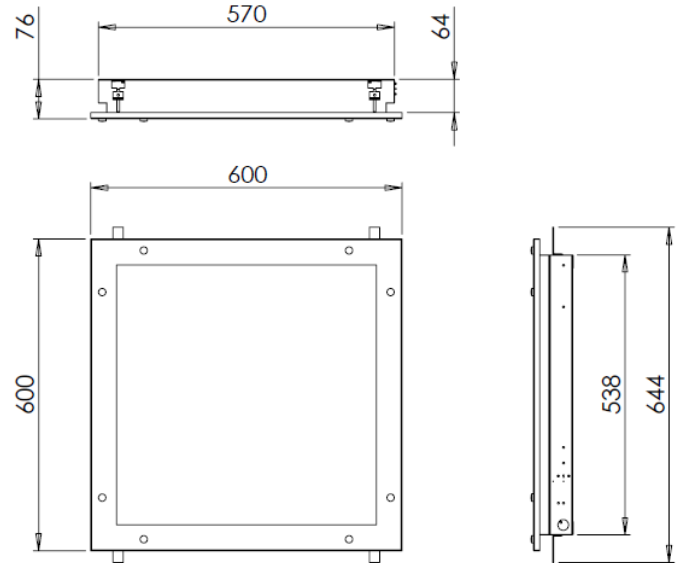

To Specify:

Select Part Number with additional options if required e.g. **LDIP/OP/4/4253/DIM/EMR**

= LDIP 600x600 modular, 4000K, 4253 lumens, DALI dimmable c/w 3hr self-contained emergency

Part No.	W	Lm	lm/W	CCT
LDIP/OP/2684/4	21	2684	127	4000K
LDIP/OP/3224/4	25	3224	126	4000K
LDIP/OP/3746/4	30	3746	124	4000K
LDIP/OP/4253/4	34	4253	123	4000K
LDIP/OP/4744/4	39	4744	121	4000K
LDIP/MP/2484/4	21	2484	117	4000K
LDIP/MP/2984/4	25	2984	117	4000K
LDIP/MP/3468/4	30	3468	115	4000K
LDIP/MP/3937/4	34	3937	114	4000K
LDIP/MP/4391/4	39	4391	112	4000K