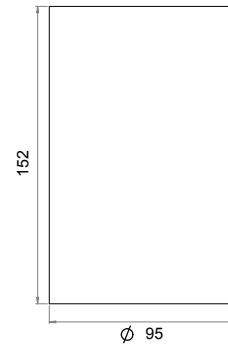

Dominique 95 Pendant

- IP20 suitable for internal environments
- Impact rating of IK05
- Efficacy of up to 110lm/W
- Nominal life-time of 90,000 h (L80/B10)
- Colour stability with 3 step MacAdam
- CRI 80 as standard, CRI 90 available on request
- Dimmable and Emergency control gear remote
- Supplied with remote control for all options other than fixed output

To Specify:

Select Part Number with additional options if required e.g.

DOM/95/1263/4/60D/DIM

= Dominique 95 downlighter, 11W, 1263lm, 4000K, 60D, DALI dimmable

Part No. (3000K)	Lm	W	lm/W
DOM/95/1160/20D/3	1160	11	101
DOM/95/1758/20D/3	1758	20	88
DOM/95/1183/40D/3	1183	11	103
DOM/95/1756/40D/3	1756	20	88
DOM/S/1200/60D/3	1200	11	105
DOM/S/1780/60D/3	1780	20	89

Part No. (4000K)	Lm	W	lm/W
DOM/95/1221/20D/4	1221	11	107
DOM/95/1851/20D/4	1851	20	92
DOM/95/1246/40D/4	1246	11	109
DOM/95/1848/40D/4	1848	20	92
DOM/95/1263/60D/4	1263	11	110
DOM/95/1874/60D/4	1874	20	94