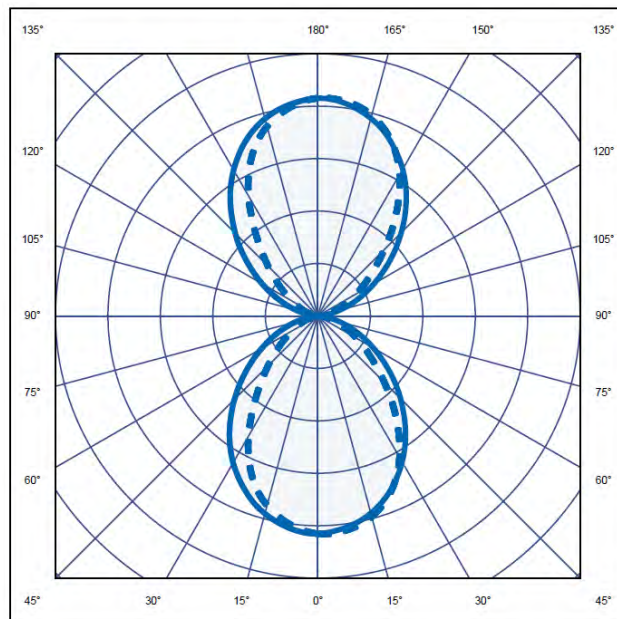

Ava Direct/In-Direct Wall Lighting

- Efficacies up to 84lm/W
- Impact rating of IK08
- IP65 suitable for external environments
- Nominal life-time of 93,000h (L80/B10)
- Colour stability with 3 step MacAdam
- CRI 80 as standard, CRI 90 available on request

To Specify:

Select Part Number with additional options if required

e.g. **AVA/1501/4**

= Ava wall lighting, 18W, 1501lm, 4000K

Part No.	W	lm	lm/W	CCT
AVA/938/3	12	938	78	3000K
AVA/1008/4	12	1008	84	4000K
AVA/1397/3	18	1397	77	3000K
AVA/1501/4	18	1501	83	4000K
AVA/1754/3	24	1754	72	3000K
AVA/1884/4	24	1884	77	4000K