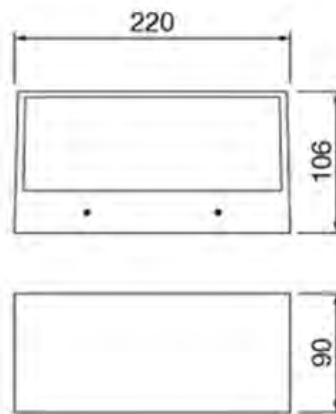

To Specify:

Select Part Number with additional options if required

e.g. **AVA/1501/4**

= Ava wall lighting, 18W, 1501lm, 4000K

Part No.	W	lm	lm/W	CCT
AVA/938/3	12	938	78	3000K
AVA/1008/4	12	1008	84	4000K
AVA/1397/3	18	1397	77	3000K
AVA/1501/4	18	1501	83	4000K
AVA/1754/3	24	1754	72	3000K
AVA/1884/4	24	1884	77	4000K