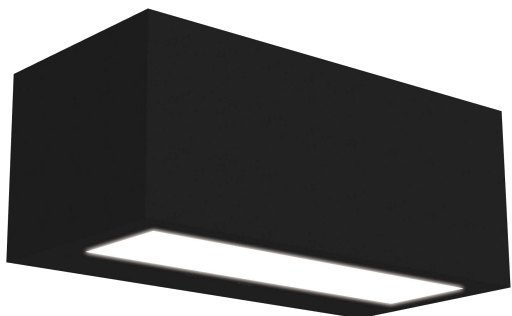

Ava Direct/In-Direct Wall Lighting

- Efficacies up to 84lm/W
- Impact rating of IK08
- IP65 suitable for external environments
- Nominal life-time of 93,000h (L80/B10)
- Colour stability with 3 step MacAdam
- CRI 80 as standard, CRI 90 available on request

To Specify:

Select Part Number with additional options if required

e.g. **AVA/1501/4**

= Ava wall lighting, 18W, 1501lm, 4000K

Part No.	W	lm	lm/W	CCT
AVA/938/3	12	938	78	3000K
AVA/1008/4	12	1008	84	4000K
AVA/1397/3	18	1397	77	3000K
AVA/1501/4	18	1501	83	4000K
AVA/1754/3	24	1754	72	3000K
AVA/1884/4	24	1884	77	4000K