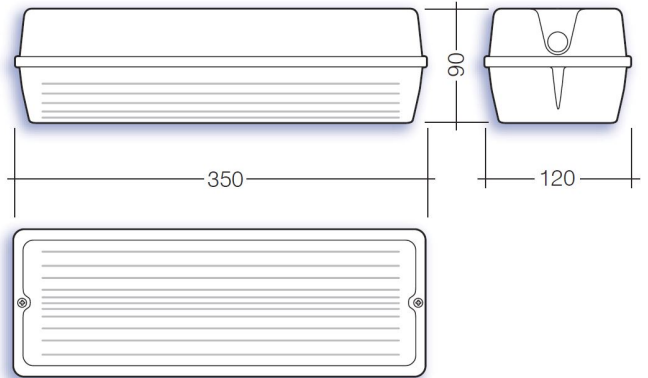

# AX Emergency Bulkhead

- Efficacy of up to 100lm/W
- Impact rating of IK06
- IP65 suitable for external environments
- Emergency BLF = 150lm
- Battery 1 x 3.2V 1.8Ah LiFePO<sub>4</sub>
- Light source: 16 x 4500K LEDs (CRI 80)
- Weight: 530.2g