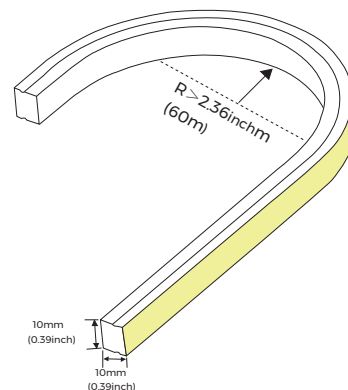

To Specify:

Select Part Number with additional options if required
e.g. **ZENA/S/T/435/3/10m/DIM**

= Zena Surface, Top bend, 435 lumens per meter, 3000k, 10m, DALI Dimmable

Part No.	CCT	W/m	lm/m	lm/W
ZENA/435	2700K	7.2	435	60
ZENA/435	3000K	7.2	435	60
ZENA/485	4000K	7.2	485	67
ZENA/935	2700K	13	935	71
ZENA/965	3000K	13	965	74
ZENA/965	4000K	13	965	74

For 2700K suffix
For 3000K suffix
For 4000K suffix

/27
/3
/4

For 5m suffix
For 10m suffix

/5m
/10m

Zena Recessed Outline Lighting

- Outdoor/ internal decorative lighting, architectural contour application
- Dimmable 24V constant voltage
- Efficacy of up to 74lm/W
- Nominal life-time of 60,000 h
- High colour rendering index CRI > 90
- Top bend and side bend options
- Available in 5m or 10m lengths as standard
- RGBW available

To Specify:

Select Part Number with additional options if required
e.g. **ZENA/R/S/935/3/10m/DIM**

= Zena Recessed, Side bend, 935 lumens per meter, 3000K, 10m, DALI Dimmable

Part No.	CCT	W/m	lm/m	lm/W
ZENA/415	2700	7.2	415	57
ZENA/435	3000	7.2	435	60
ZENA/435	4000	7.2	435	60
ZENA/935	2700	13	935	71
ZENA/965	3000	13	965	74
ZENA/965	4000	13	965	74
ZENA/350	2700	7.2	350	48
ZENA/350	3000	7.2	350	48
ZENA/370	4000	7.2	370	51
ZENA/695	2700	13	695	53
ZENA/740	3000	13	740	56
ZENA/730	4000	13	730	56