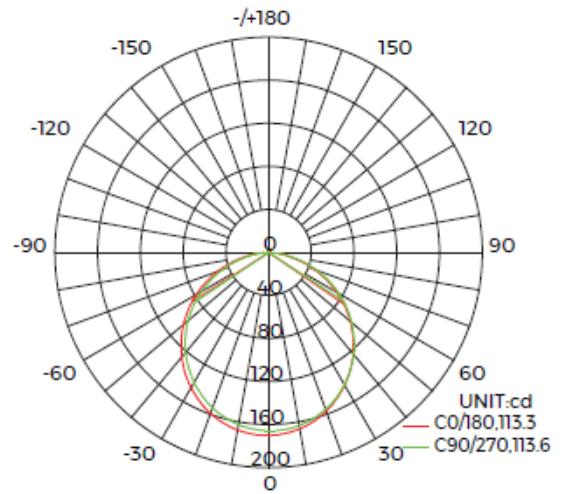

Zena Surface Outline Lighting

- Outdoor/ internal decorative lighting, architectural contour application
- Dimmable 24V constant voltage
- Efficacy of up to 74 lm/W
- Nominal life-time of 60,000 h
- High colour rendering index CRI > 90
- Top bend and side bend options
- Available in 5m or 10m lengths as standard
- RGBW available

To Specify:

Select Part Number with additional options if required
e.g. **ZENA/S/T/435/3/10m/DIM**

= Zena Surface, Top bend, 435 lumens per meter, 3000k, 10m, DALI Dimmable

Part No.	CCT	W/m	lm/m	lm/W
ZENA/435	2700K	7.2	435	60
ZENA/435	3000K	7.2	435	60
ZENA/485	4000K	7.2	485	67
ZENA/935	2700K	13	935	71
ZENA/965	3000K	13	965	74
ZENA/965	4000K	13	965	74

ZENA/320	2700K	7.2	320	44
ZENA/350	3000K	7.2	350	48
ZENA/370	4000K	7.2	370	51
ZENA/695	2700K	13	695	53
ZENA/740	3000K	13	740	56
ZENA/730	4000K	13	730	56

AVERAGE BEAM ANGLE(50%):113.4

Light distribution

Options