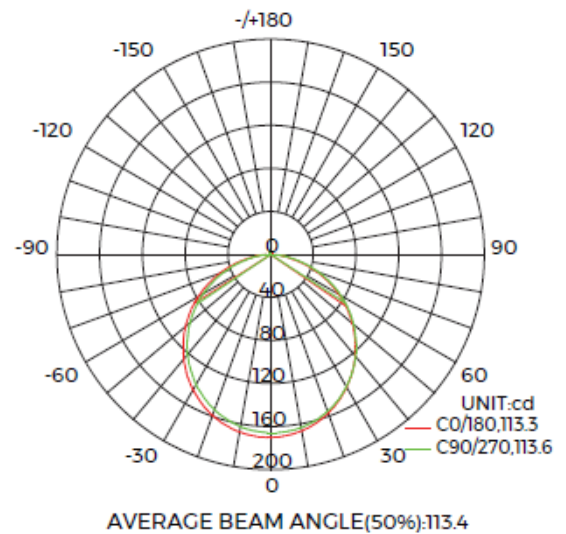

To Specify:

Select Part Number with additional options if required
e.g. **ZENA/R/S/935/3/10m/DIM**

= Zena Recessed, Side bend, 935 lumens per meter, 3000K, 10m, DALI Dimmable

Part No.	CCT	W/m	lm/m	lm/W
ZENA/415	2700	7.2	415	57
ZENA/435	3000	7.2	435	60
ZENA/435	4000	7.2	435	60
ZENA/935	2700	13	935	71
ZENA/965	3000	13	965	74
ZENA/965	4000	13	965	74
ZENA/350	2700	7.2	350	48
ZENA/350	3000	7.2	350	48
ZENA/370	4000	7.2	370	51
ZENA/695	2700	13	695	53
ZENA/740	3000	13	740	56
ZENA/730	4000	13	730	56

Light distribution