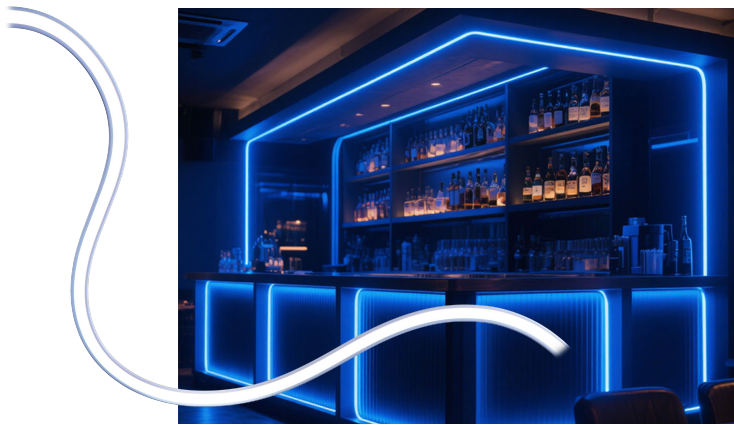

Zena Surface Outline Lighting

- Outdoor/ internal decorative lighting, architectural contour application
- Dimmable 24V constant voltage
- Efficacy of up to 74 lm/W
- Nominal life-time of 60,000 h
- High colour rendering index CRI > 90
- Top bend and side bend options
- Available in 5m or 10m lengths as standard
- RGBW available

For 2700K suffix
For 3000K suffix
For 4000K suffix

/27
/3
/4

For 5m suffix
For 10m suffix

/5m
/10m

Zena Recessed Outline Lighting

- Outdoor/ internal decorative lighting, architectural contour application
- Dimmable 24V constant voltage
- Efficacy of up to 74lm/W
- Nominal life-time of 60,000 h
- High colour rendering index CRI > 90
- Top bend and side bend options
- Available in 5m or 10m lengths as standard
- RGBW available