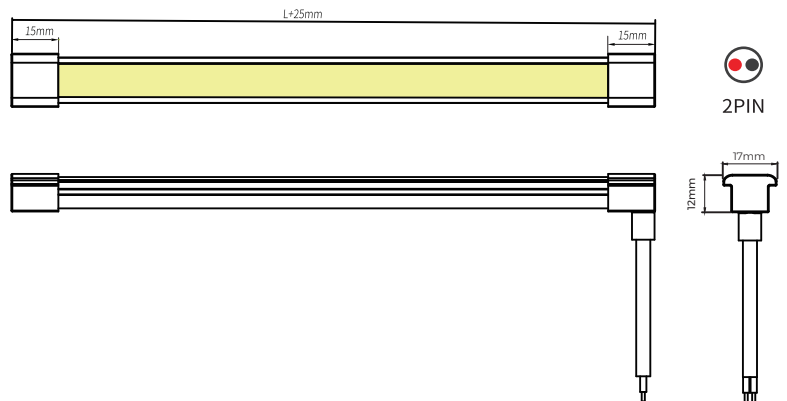

To Specify:

Select Part Number with additional options if required
e.g. **ZENA/S/T/435/3/10m/DIM**

= Zena Surface, Top bend, 435 lumens per meter, 3000k, 10m, DALI Dimmable

Part No.	CCT	W/m	lm/m	lm/W
ZENA/435	2700K	7.2	435	60
ZENA/435	3000K	7.2	435	60
ZENA/485	4000K	7.2	485	67
ZENA/935	2700K	13	935	71
ZENA/965	3000K	13	965	74
ZENA/965	4000K	13	965	74

For 2700K suffix
For 3000K suffix
For 4000K suffix

/27
/3
/4

For 5m suffix
For 10m suffix

/5m
/10m

Zena Recessed Outline Lighting

- Outdoor/ internal decorative lighting, architectural contour application
- Dimmable 24V constant voltage
- Efficacy of up to 74lm/W
- Nominal life-time of 60,000 h
- High colour rendering index CRI > 90
- Top bend and side bend options
- Available in 5m or 10m lengths as standard
- RGBW available

To Specify:

Select Part Number with additional options if required
e.g. **ZENA/R/S/935/3/10m/DIM**

= Zena Recessed, Side bend, 935 lumens per meter, 3000K, 10m, DALI Dimmable

Part No.	CCT	W/m	lm/m	lm/W
ZENA/415	2700	7.2	415	57
ZENA/435	3000	7.2	435	60
ZENA/435	4000	7.2	435	60
ZENA/935	2700	13	935	71
ZENA/965	3000	13	965	74
ZENA/965	4000	13	965	74
ZENA/350	2700	7.2	350	48
ZENA/350	3000	7.2	350	48
ZENA/370	4000	7.2	370	51
ZENA/695	2700	13	695	53
ZENA/740	3000	13	740	56
ZENA/730	4000	13	730	56