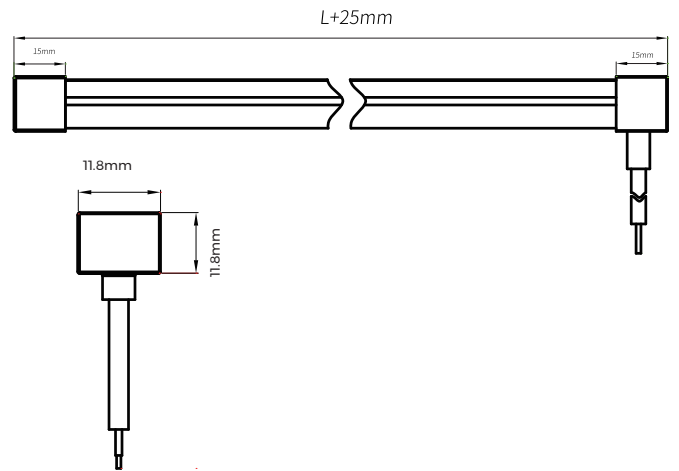

AVERAGE BEAM ANGLE(50%):113.4

Light distribution

Options

For 2700K suffix
For 3000K suffix
For 4000K suffix

/27
/3
/4

For 5m suffix
For 10m suffix

/5m
/10m