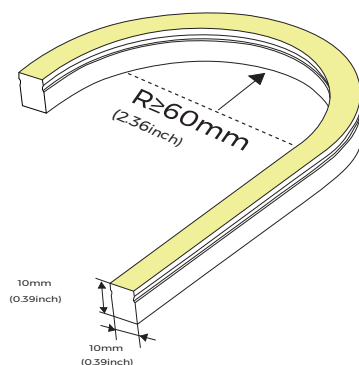

To Specify:

Select Part Number with additional options if required
e.g. **ZENA/S/T/435/3/10m/DIM**

= Zena Surface, Top bend, 435 lumens per meter, 3000k, 10m, DALI Dimmable

Part No.	CCT	W/m	lm/m	lm/W
ZENA/435	2700K	7.2	435	60
ZENA/435	3000K	7.2	435	60
ZENA/485	4000K	7.2	485	67
ZENA/935	2700K	13	935	71
ZENA/965	3000K	13	965	74
ZENA/965	4000K	13	965	74

For 2700K suffix
For 3000K suffix
For 4000K suffix

/27
/3
/4

For 5m suffix
For 10m suffix

/5m
/10m

Zena Recessed Outline Lighting

- Outdoor/ internal decorative lighting, architectural contour application
- Dimmable 24V constant voltage
- Efficacy of up to 74lm/W
- Nominal life-time of 60,000 h
- High colour rendering index CRI > 90
- Top bend and side bend options
- Available in 5m or 10m lengths as standard
- RGBW available

To Specify:

Select Part Number with additional options if required
e.g. **ZENA/R/S/935/3/10m/DIM**

= Zena Recessed, Side bend, 935 lumens per meter, 3000K, 10m, DALI Dimmable

Part No.	CCT	W/m	lm/m	lm/W
ZENA/415	2700	7.2	415	57
ZENA/435	3000	7.2	435	60
ZENA/435	4000	7.2	435	60
ZENA/935	2700	13	935	71
ZENA/965	3000	13	965	74
ZENA/965	4000	13	965	74
ZENA/350	2700	7.2	350	48
ZENA/350	3000	7.2	350	48
ZENA/370	4000	7.2	370	51
ZENA/695	2700	13	695	53
ZENA/740	3000	13	740	56
ZENA/730	4000	13	730	56