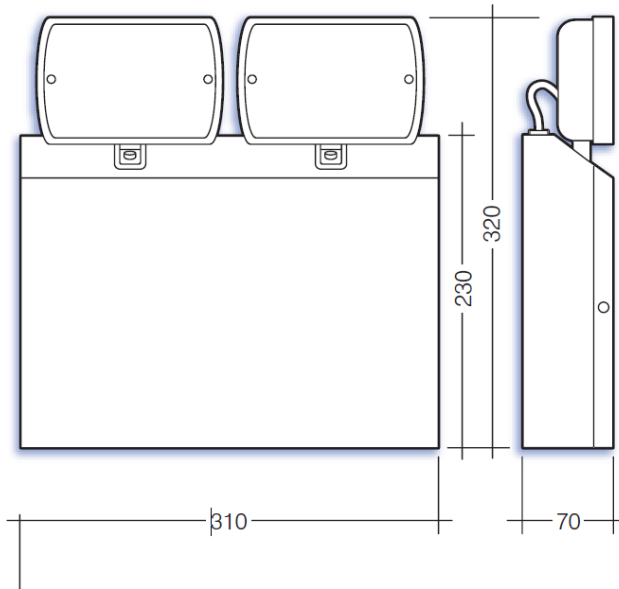

TS Eco LED Twinspots

- Independantly adjustable 10W heads
- 3 Hour emergency output
- Multiple mounting orientations
- IP20 suitable for internal environments
- Low power consumption 16.5W
- High LED output heads 1093 lm (total)

Part No.	lm	W	lm/W	CCT
TS/PRO/2062	2062	14	147	5000K