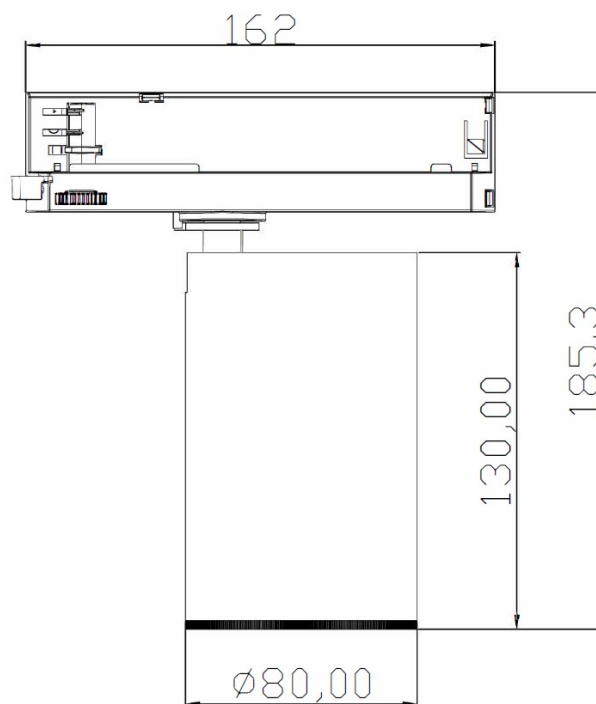

# Leila M Track Spotlight

- IP20 suitable for internal environments
- Impact rating of IK02
- Efficacy of up to 133lm/W
- Nominal life-time of 100,000 h (L80/B10)
- Colour stability with 3 step MacAdam
- Surface mounting also available via ceiling rose
- CRI 80 as standard, CRI 90 available on request

## To Specify:

Select Part Number with additional options if required  
e.g. **LEI/M/1401/4/60D/BLK/CAS**

= Leila medium trackspot, 10W, 1401lm, 4000K, 60D reflector, black finish, Casambi enabled

Part No. (3000K)	lm	W	lm/W
LEI/M/1273/15D/3	1273	10	120
LEI/M/2060/15D/3	2060	18	112
LEI/M/2698/15D/3	2698	26	103
LEI/M/1330/60D/3	1330	10	125
LEI/M/2149/60D/3	2149	18	117
LEI/M/2802/60D/3	2802	26	107

Part No. (4000K)	lm	W	lm/W
LEI/M/1340/15D/4	1340	10	127
LEI/M/2169/15D/4	2169	18	119
LEI/M/2840/15D/4	2840	26	109
LEI/M/1401/60D/4	1401	10	133
LEI/M/2263/60D/4	2263	18	124
LEI/M/2950/60D/4	2950	26	113