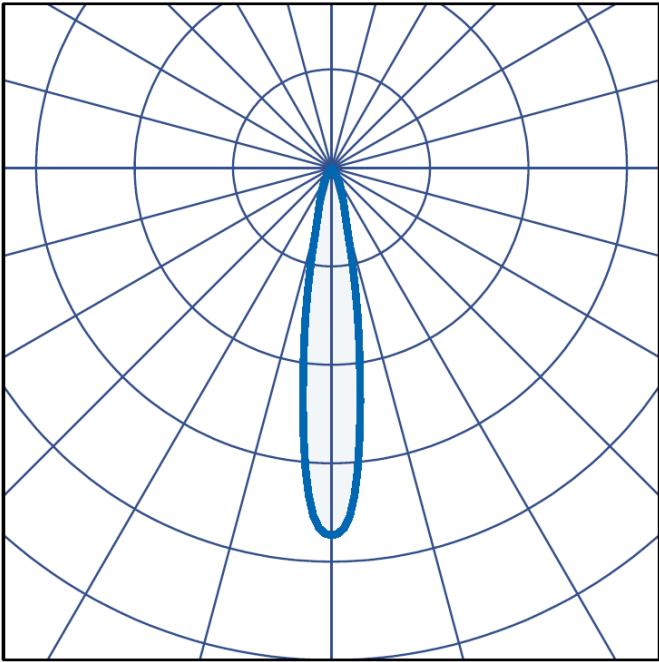

Leila M Track Spotlight

15° Optic: