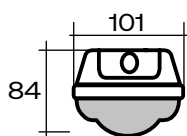

## Installation instructions

	L	D*	max Kg.
WPZ/4	1285	800	2,2
WPZ/5	1575	1100	2,7

\*+/- 20 mm.

Not suitable for external wall mounting.