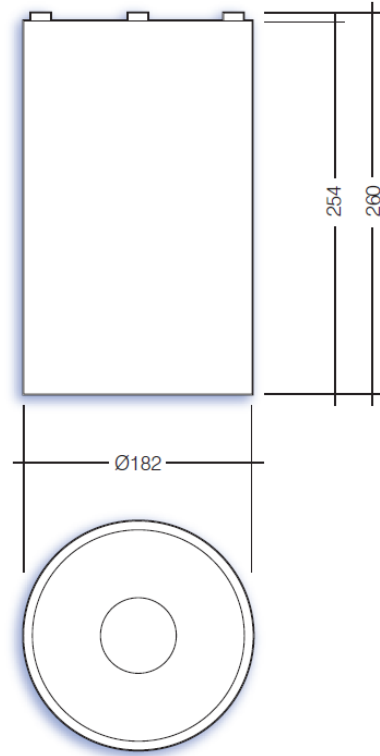

Dominique Surface

- IP20 suitable for internal environments
- Impact rating of IK05
- Efficacy of up to 109lm/W
- Nominal life-time of 50,000 h (L90/B10)
- Colour stability with 3 step MacAdam
- Emergency BLF = 275lm
- Manufactured using Tridonic components
- Weight = 1.5 kg

To Specify:

Select Part Number with additional options if required

e.g. **DOM/W/2200/4/DIM/EMR**

= Dominique surface downlighter, wide 90° reflector, 2196 lumens, 4000K, DALI dimmable c/w 3hr self-contained emergency

Part No.	W	lm	lm/W	L(mm)	Beam Angle
DOM/N/1090/4	12	1092	95	450	60°
DOM/N/1580/4	17	1576	93	450	60°
DOM/N/2020/4	22	2024	92	450	60°
DOM/W/1260/4	12	1258	109	450	90°
DOM/W/1740/4	17	1741	103	600	90°
DOM/W/2200/4	22	2196	99	600	90°

/3
/DIM
/MDIM
/EMR
/ST
/EMP
/CAS

Narrow 60°

Wide 90°