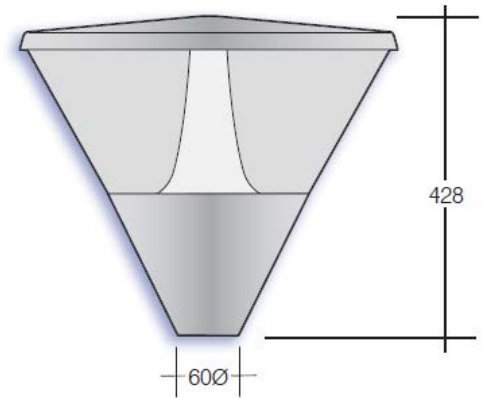

Cleo Post Top

- Efficacies up to 146lm/W
- Impact rating of IK08
- IP65 suitable for external environments
- Nominal life-time of 100,000h (L80/B10)
- Class II fixture
- Operating temp: -20°C - +40°C

To Specify:

Select Part Number with additional options if required e.g. **CLE/1903/4**

= Cleo, 1903lm, 13W, 4000K

Part No.	W	lm	lm/W	CCT
CLE/1903/4	13	1903	146	3000K
CLE/5539/4	49	5539	113	4000K
CLE/8390/4	77	8387	108	3000K