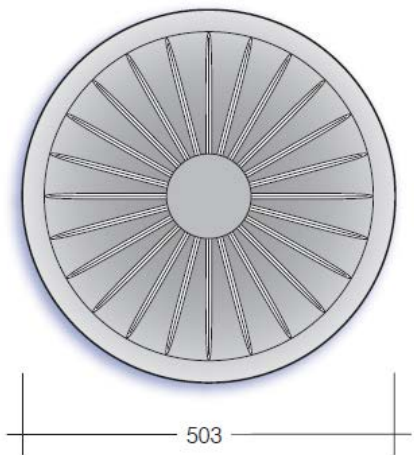

Cleo Post Top

- Efficacies up to 146lm/W
- Impact rating of IK08
- IP65 suitable for external environments
- Nominal life-time of 100,000h (L80/B10)
- Class II fixture
- Operating temp: -20°C - +40°C

To Specify:

Select Part Number with additional options if required e.g. **CLE/1903/4**

= Cleo, 1903lm, 13W, 4000K

Part No.	W	lm	lm/W	CCT
CLE/1903/4	13	1903	146	3000K
CLE/5539/4	49	5539	113	4000K
CLE/8390/4	77	8387	108	3000K