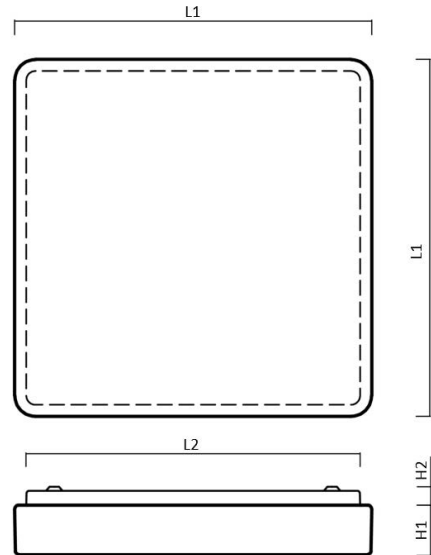

Cayden Square

- IP54 suitable for internal environments
- Impact rating of IK04
- Efficacy of up to 116lm/W
- Nominal life-time of 100,000 h (L80/B10)
- Colour stability with 3 step MacAdam
- Available in lengths: 220mm, 300mm, 360mm, 400mm, 550mm

To Specify:

Select Part Number with additional options if required
e.g. **CAY/S/2620/4/DIM**

= Cayden Square, 2620lm, 24W, 4000K, DALI Dimmable

Part No.	L1	W	lm	lm/W	CCT
CAY/S/22/1110/3	220	11	1110	101	3000
CAY/S/22/1150/4	220	11	1150	105	4000
CAY/S/3/1780/3	300	16	1780	111	3000
CAY/S/3/1850/4	300	16	1850	116	4000
CAY/S/36/1790/3	360	17	1790	105	3000
CAY/S/36/1880/4	360	17	1880	111	4000
CAY/S/4/2510/3	400	24	2510	110	3000
CAY/S/4/2620/4	400	24	2620	114	4000
CAY/S/4/3380/3	400	34	3380	104	3000
CAY/S/4/3530/4	400	34	3530	109	4000
CAY/S/55/4360/3	550	40	4360	109	3000
CAY/S/55/4550/4	550	40	4550	114	4000