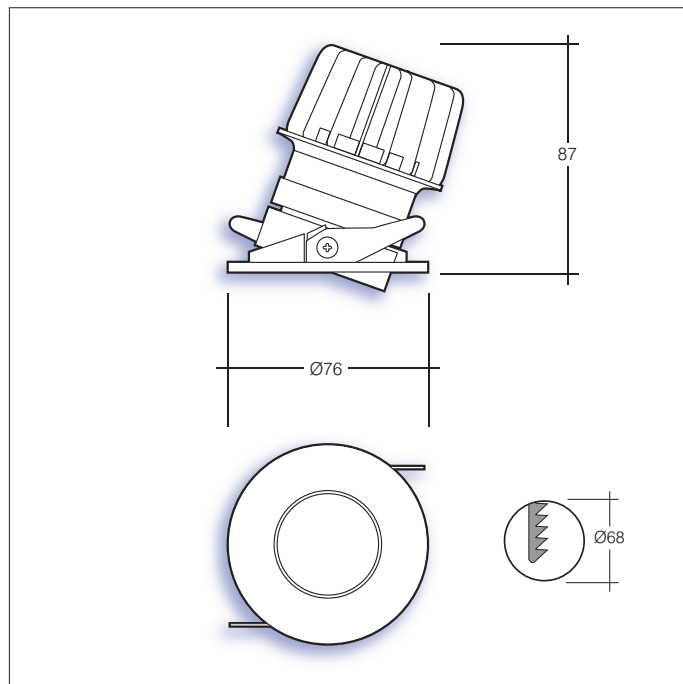

Indoor Lighting

Overview

The Darcey downlighter is an efficient and effective LED downlighter incorporating the latest in led technology.

Three colour temperatures are available and variants including dimmable and various emergency options are also available.

An anti-glare baffle is fitted as standard reducing glare and UGR<19 is achieved making the downlighter suitable for office/VDU circulation areas.

The stylish adjustable design makes it suitable for various applications including hotel rooms and most commercial and domestic applications.

Options

- For DALI dimmable suffix: **/DIM**
- For Casambi enabled suffix: **/CAS**
- For leading/trailing edge dimmable suffix: **/MDIM**
- For IP44 freznel lens suffix: **/IP44**
- For 3hr emergency suffix: **/EMR**
- For Monitor self-test emergency suffix: **/MON**
- For Dali addressable emergency suffix: **/EMP**

- i.e.: Darcey 800lm, 9W, 4000K, DALI dimmable, 3hr emergency = **DAR/800/4/DIM/EMR**

- CRI 80 as standard, CRI 90 available on request.
- White finish as standard , other finishes available on request.

Part No.	Lm	W	Lm/W	Weight	CCT
DAR/740/3	739	9	86	0.3kg	3000K
DAR/800/4	800	9	94	0.3kg	4000K
DAR/980/3	976	13	76	0.3kg	3000K
DAR/1150/4	1147	13	91	0.3kg	4000K
DAR/1260/3	1263	17	74	0.3kg	3000K
DAR/1480/4	1480	17	88	0.3kg	4000K

Key features

- IP20/IP44
- Impact rating of IK02
- Efficacy of up to 94lm/W
- Nominal life-time of 50,000 h (L80/B20)
- Colour stability with 3 step MacAdam
- UGR < 19 with baffle fitted