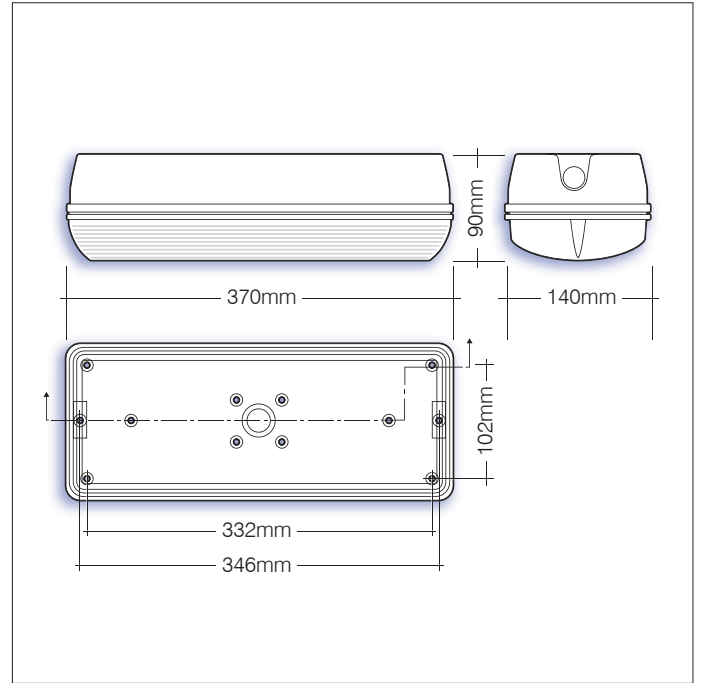

Emergency

Key features

- IP66 suitable for external environments
- Impact rating of IK10
- Efficacy of up to 100lm/W
- Nominal life time of 100,000 hours (L80,B10)
- Battery: 1 x LiFePO4 3.2V 4.5Ah
- Light source: 18 x 4000K LEDs (CRI>80)
- Weight: 1.1 kg