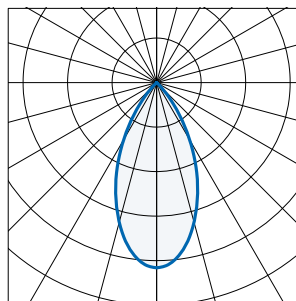

Options

- For 3000k suffix /3
- For DALI dimmable suffix /DIM
- For switch dimmable suffix /MDIM
- For Casambi enabled suffix /CAS
- For 3hr self-contained emergency suffix /EMR
- For 3hr self-test emergency suffix /ST
- For 3hr self-contained DALI emergency suffix /EMP

i.e. **DOM/W/2200/4/DIM/EMR**

= Dominique surface downlighter, wide 90° reflector, 2196 lumens, 4000K, DALI dimmable c/w 3hr self-contained emergency

Part No.	Beam angle	W	Lm	lm/W	CCT
DOM/N/1090/4	60°	12	1092	95	4000k
DOM/N/1580/4	60°	17	1576	93	4000k
DOM/N/2020/4	60°	22	2024	92	4000k
DOM/W/1260/4	90°	12	1258	109	4000k
DOM/W/1740/4	90°	17	1741	103	4000k
DOM/W/2200/4	90°	22	2196	99	4000k

For more information, please contact Sales@ldl.lighting

Narrow 60°