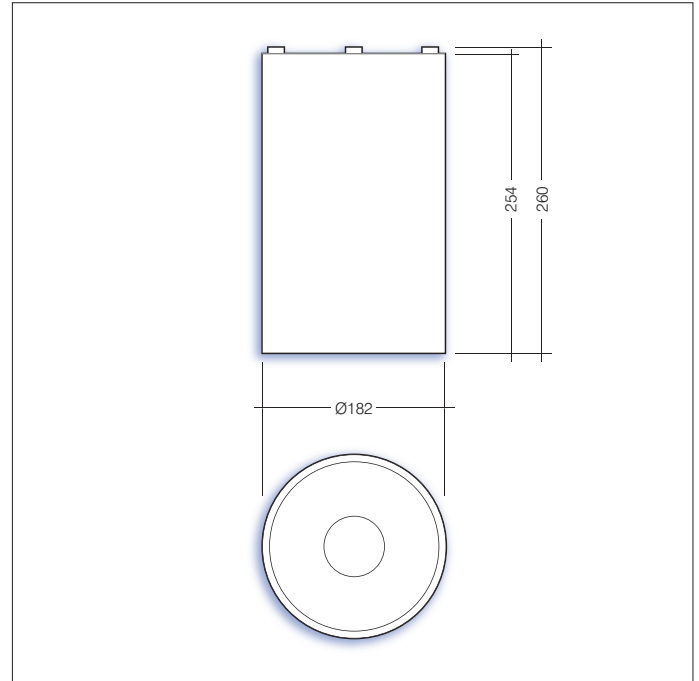

Dominique

Surface Mounted

Innovation.
Collaboration.
Illumination.

Indoor Lighting

Key features

- IP20 suitable for internal environments
- Impact rating of IK05
- Efficacy of up to 109lm/W
- Nominal life-time of 50,000 h (L80/B10)
- Colour stability with 3 step MacAdam
- Emergency BLF = 275
- Manufactured using Tridonic components
- Weight = 1.5 kg

i.e. **DOM/W/2200/4/DIM/EMR**

= Dominique surface downlighter, wide 90° reflector, 2196 lumens, 4000K, DALI dimmable c/w 3hr self-contained emergency

Part No.	Beam angle	W	Lm	lm/W	CCT
DOM/N/1090/4	60°	12	1092	95	4000k
DOM/N/1580/4	60°	17	1576	93	4000k
DOM/N/2020/4	60°	22	2024	92	4000k
DOM/W/1260/4	90°	12	1258	109	4000k
DOM/W/1740/4	90°	17	1741	103	4000k
DOM/W/2200/4	90°	22	2196	99	4000k

For more information, please contact Sales@ldl.lighting

Narrow 60°

Wide 90°