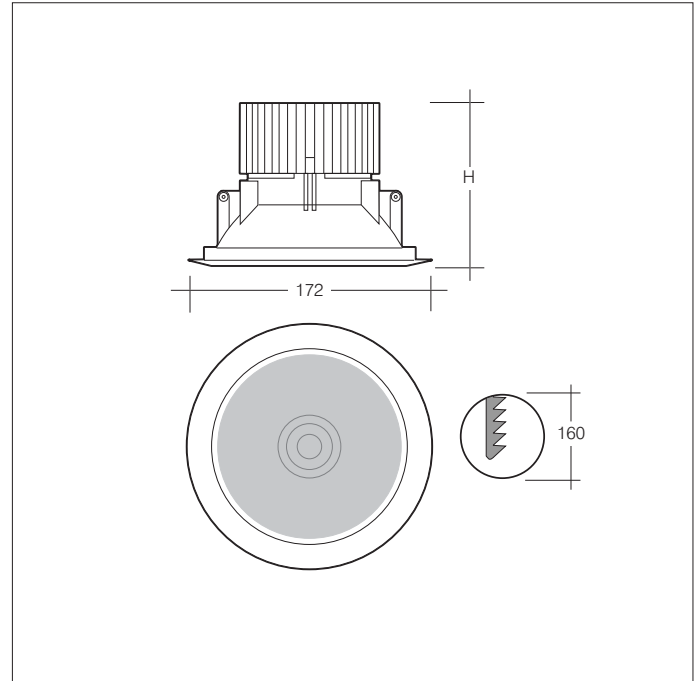

### Key features

- IP44 suitable for internal environments
- Impact rating of IK02
- Efficacy of up to 121lm/W
- Nominal life-time of 100,000 h (L80/B10)
- Colour stability with 3 step MacAdam
- High colour rendering index CRI > 80
- Emergency BLF = 313 lm

i.e. RAV/1700/4/OP/DIM/EMP =

Ravello, 1700 lumens, 15W, 4000K, IP44 opal diffuser, DALI dimmable c/w DALI emergency.

CRI > 80 supplied as standard, CRI > 90 available on request.

Part No.	Lm	W	Lm/W	CCT	H(mm)
RAV/1070/3	1070	9	119	3000K	80
RAV/1090/4	1090	9	121	4000K	80
RAV/1660/3	1660	15	111	3000K	80
RAV/1700/4	1700	15	113	4000K	80
RAV/2000/4	2000	17	118	4000K	80
RAV/2400/3	2400	23	104	3000K	80
RAV/2460/4	2460	23	107	4000K	115
RAV/3410/3	3410	37	92	3000K	115
RAV/3500/4	3500	37	95	4000K	115
RAV/4020/3	4020	41	98	3000K	145
RAV/4130/4	4130	41	101	4000K	115