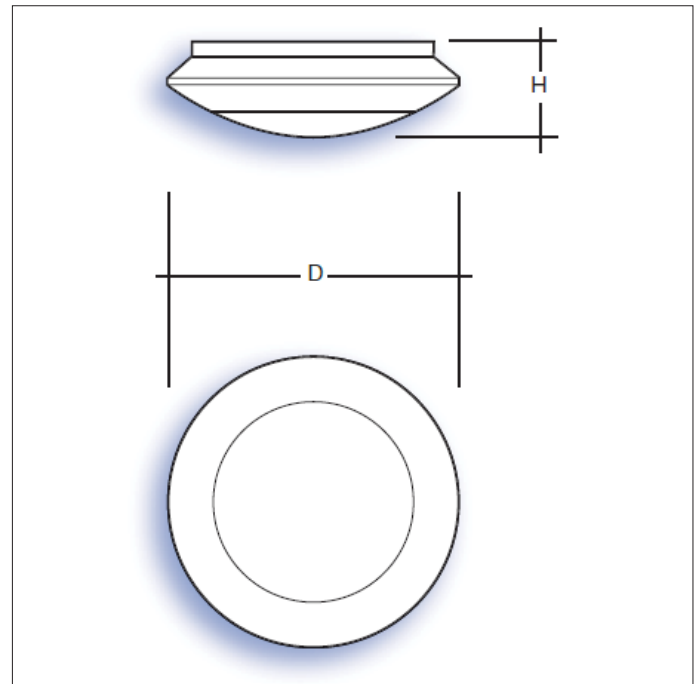

Indoor Lighting

Options

- For white finish suffix /WHI
- For polished gold trim suffix /PG
- For polished chrome trim suffix /PC
- For DALI dimmable suffix /DIM
- For sensor (on/off) suffix /SEN
- For corridor function (10%) suffix /COR
- For integral sensor suffix /SEN
- For 3hr emergency suffix /EMR
- For self-test emergency suffix /ST
- For DALI addressable emergency suffix /EMP

i.e.: **OM/PC/3060/4/COR/ST=**

OMA, Polished Chrome, 3400 lumens, 31W, 4000K, corridor function, c/w self-test emergency

Part No.	Lm	W	Lm/W	Colour
2160/3	2319	23	101	3000K
2270/4	2521	23	110	4000K
2910/3	3345	31	108	3000K
3060/4	3636	31	117	4000K
3600/3	4159	39	107	3000K
3790/4	4521	39	116	4000K