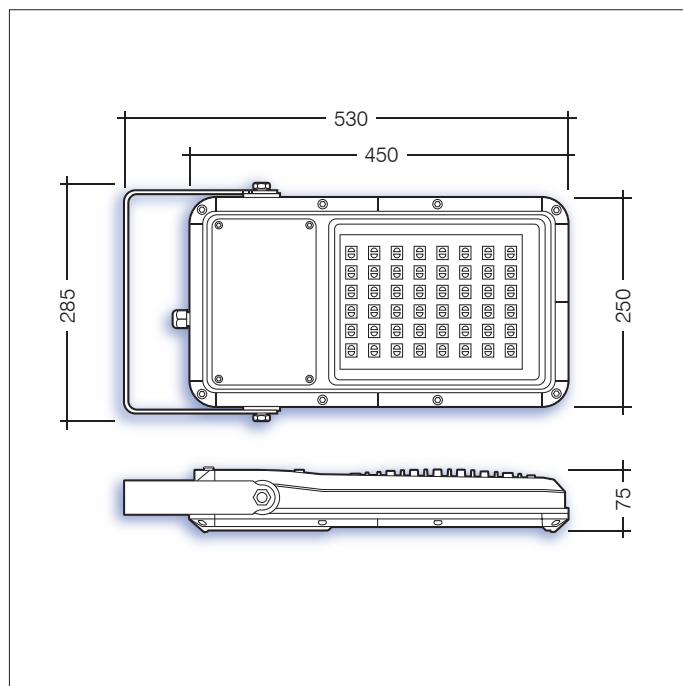

### Key Features

- IP66 suitable for external environments
- Impact rating of IK10
- Efficacy of up to 119lm/W
- Nominal life-time of 50,000 h (L90/B10)
- Various optics available

### L8 Forward Flood Lens

Part No.	Lm	W	CRI	Surge Protection
NOV/L8/9000/4	9026	76	70	10kV
NOV/L8/12100/4	12101	102	70	10kV
NOV/L8/15400/4	15439	165	70	10kV

### L2 Wide Flood Lens

Part No.	Lm	W	CRI	Surge Protection
NOV/L2/8000/4	7984	76	70	10V
NOV/L2/10700/4	10731	102	70	10kV
NOV/L2/13200/4	13156	165	70	10kV

For more information, please contact [Sales@ldl.lighting](mailto:Sales@ldl.lighting)