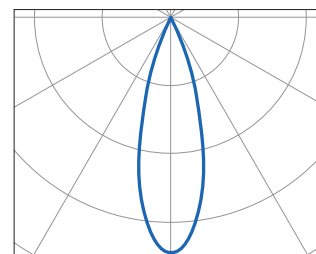

30° reflector