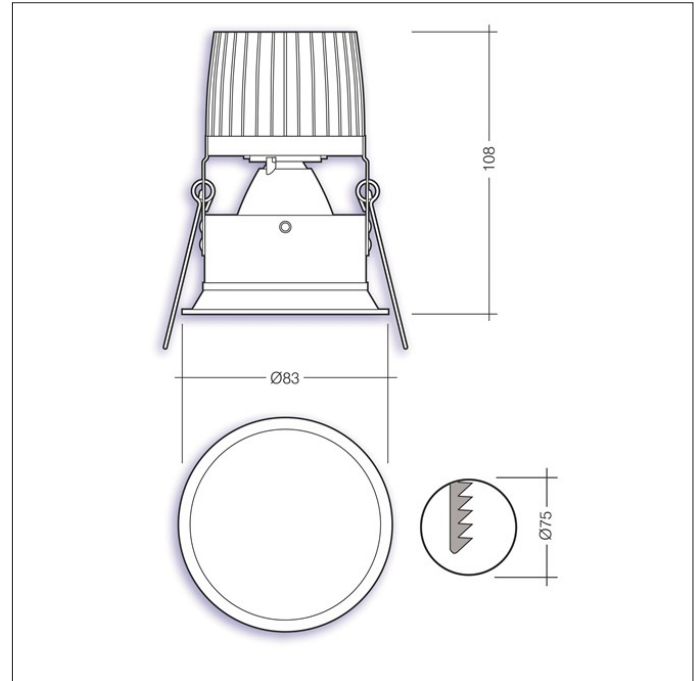

Indoor Lighting

Key features

- IP20
- Impact rating of IK04
- Efficacy of up to 115lm/W
- Nominal life-time of 90,000 h (L80/B10)
- Colour stability with 3 step MacAdam
- High colour rendering index CRI > 80
- Emergency BLF = 304 lm

i.e. RUB/1170/30/4/WHI/CAS =
Ruby downlight, 1169 lumens, 10W, 30°, 4000K, white bezel & Casambi enabled.

CRI > 80 supplied as standard, CRI > 90 available on request.

Part No.	Lm	W	Lm/W	Beam	CCT
RUB/1050/30/2	1052	10	104	30°	2700K
RUB/1080/30/3	1080	10	107	30°	3000K
RUB/1170/30/4	1169	10	115	30°	4000K
RUB/1020/40/2	1017	10	100	40°	2700K
RUB/1040/40/3	1042	10	103	40°	3000K
RUB/1120/40/4	1125	10	111	40°	4000K