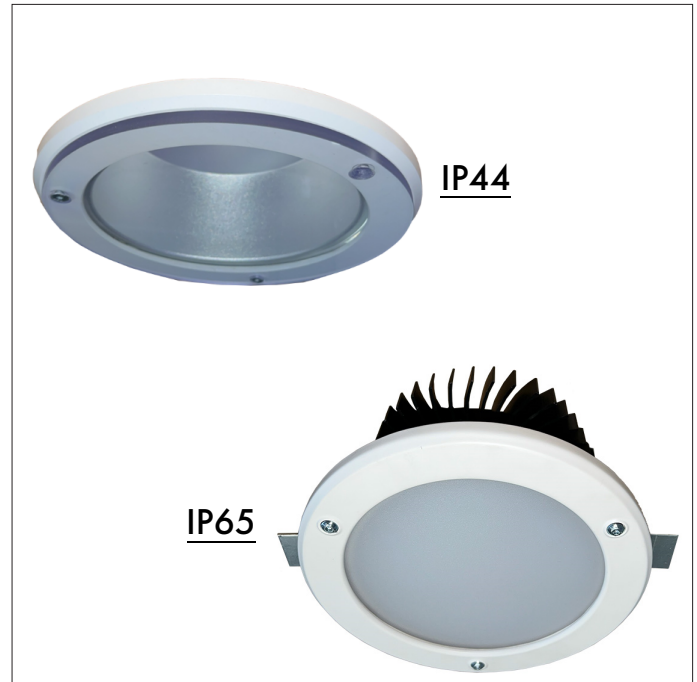

Indoor Lighting

Key features

- IP20/IP44/IP65 suitable for internal/external environments
- Impact rating of IK02-IK10
- Efficacy of up to 130lm/W
- Nominal life-time of >50,000 h (L80/B10)
- Colour stability with 3 step MacAdam
- High colour rendering index CRI > 80
- Emergency BLF = 360 lm

Options

- For IP65 suffix **/IP65**
- For IP44 suffix **/IP44**
- For DALI dimmable suffix **/DIM**
- For Tunable White suffix **/TW**
- For Casambi enabled suffix **/CAS**
- For wireless dimmable system suffix **/WD**
- For 3 hr self-contained emergency suffix **/EMR**
- For self-test emergency suffix **/ST**
- For DALI addressable emergency suffix **/EMP**
- For wireless addressable emergency suffix **/WAE**

i.e. **HEN/2000/4/DIM/EMR** = Henry, 2092 lumens, 19W, 4000K, DALI dimmable c/w 3hr emergency

Part No.	Watt	Lm	Lm/W	Weight	A (mm)
HEN/1100/3	10	1080	111	0.8kg	110
HEN/1100/4	10	1117	114	0.8kg	110
HEN/2000/3	19	2015	108	0.8kg	110
HEN/2000/4	19	2092	111	0.8kg	110
HEN/2700/3	22	2675	122	0.9kg	125
HEN/2800/4	22	2819	126	0.9kg	125
HEN/3200/3	26	3154	121	0.9kg	125
HEN/3200/4	27	3269	123	0.9kg	125