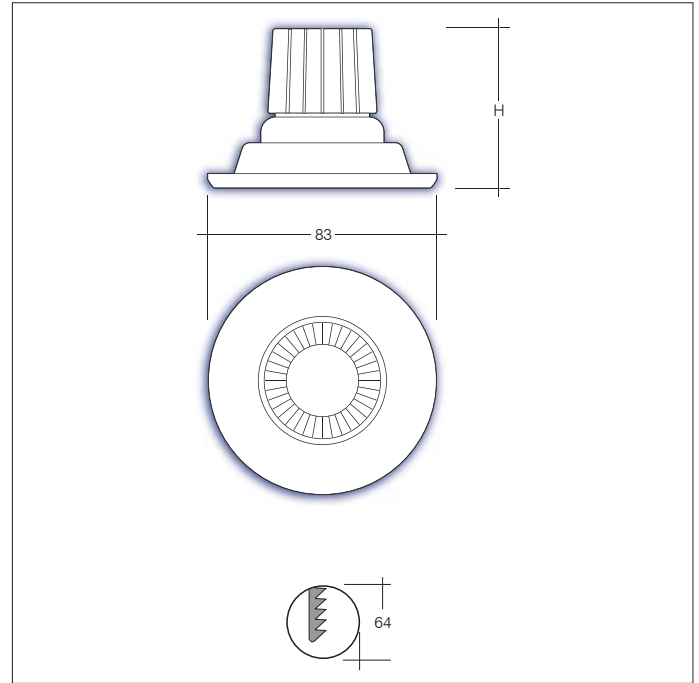

Lily 3

Downlighter

Innovation.
Collaboration.
Illumination.

Indoor Lighting

Key features

- IP65 suitable for internal environments
- Impact rating of IK04
- Efficacy of up to 91m/W
- Nominal life-time of > 50,000 h (L70/B50)
- Colour stability with 3 step MacAdam
- Very high colour rendering index CRI > 90
- Emergency BLF = 254 lm

Options

- For White bezel option suffix: /W
- For Chrome bezel option suffix: /CH
- For Satin Silver bezel option suffix: /SS
- For 24° suffix: /24D
- For 36° suffix: /36D
- For DALI dimmable option (DC only) suffix: /DIM
- For 3hr integral emergency: /EMR

* GU10 available as 36° only

i.e. LIL/3/AC10/4/CH/24D =

Lily IP65 Downlight, 810lm, 10w, 4000K, Chrome finish, 24°

Part No.	Watt	Lm	CRi	CCT	H (mm)
LIL/3/AC10/2	10	710	90	2700	80
LIL/3/AC10/3	10	760	90	3000	80
LIL/3/AC10/4	10	810	90	4000	80
LIL/3/DC10/2	10	770	90	2700	65
LIL/3/DC10/3	10	840	90	3000	65
LIL/3/DC10/4	10	890	90	4000	65
LIL/3/DC13/2	13	1140	90	2700	75
LIL/3/DC13/3	13	1170	90	3000	75
LIL/3/DC13/4	13	1270	90	4000	75
LIL/3/GU10*	5	355	80	2700	85