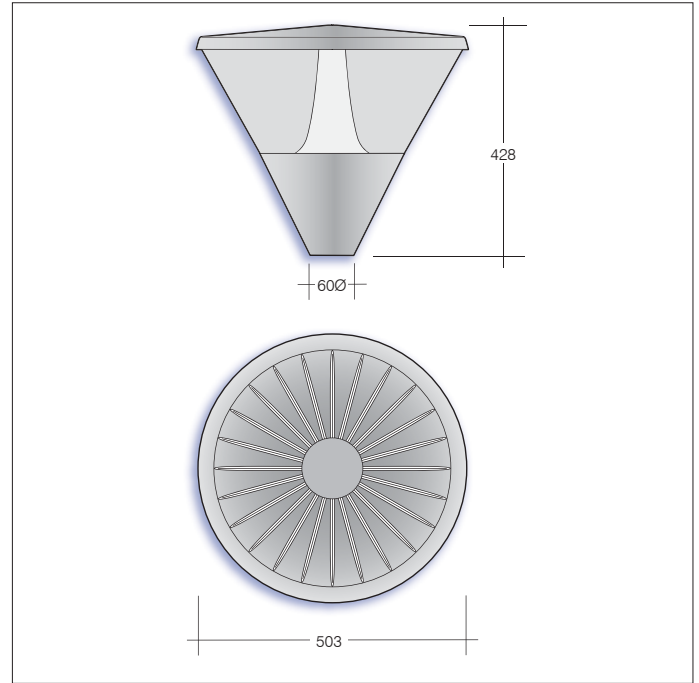

### Key features

- IP65 suitable for external environments
- Impact rating of IK08
- Nominal life-time of 100,000 h (L80/B10)
- Class II fixture
- Operating temp: -20°C - +40°C

Part No.	Lm	W	CCT	Weight
CLE/1903/4	1903	13	4000k	3kg
CLE/5539/4	5539	49	4000k	6kg
CLE/8390/4	8387	77	4000k	6kg