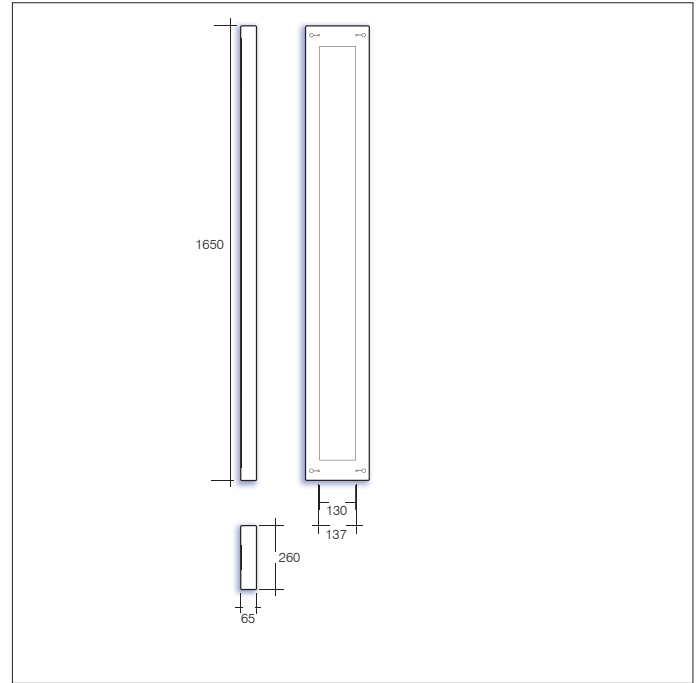

Indoor Lighting

Key Features

- IP20 suitable for indoor environments
- Impact rating of IK06
- Efficacy of up to 118lm/W
- Nominal life-time of > 72,000 h (L80/B10)
- Colour stability with 3 step MacAdam
- High colour rendering index CRI > 80
- Emergency BLF = 334 lm

Options

- Linear inter-connecting option suffix **/LIN**
- For DALI Dimmable suffix **/DIM**
- For self-contained 3hr emergency suffix **/EMR**
- For 3hr self-test emergency suffix **/ST**
- For DALI em-pro 3hr emergency suffix **/EMP**

i.e. **LUC/4630/4/DIM/EMP =**

Lucie LED Direct/In-direct, suspended luminaire, 4630lm, 4k, DALI Dimmable c/w DALI Em-Pro 3hr emergency

CRI > 80 supplied as standard, CRI > 90 available on request

Part No.	W	Lm	lm/W	CCT	Weight
LUC/3200/4	30	3200	107	4000	4000
LUC/3630/4	32	3630	113	4000	4000
LUC/4063/4	35	4063	116	4000	4000
LUC/4506/4	38	4506	118	4000	4000
LUC/5593/4	51	5593	110	4000	4000