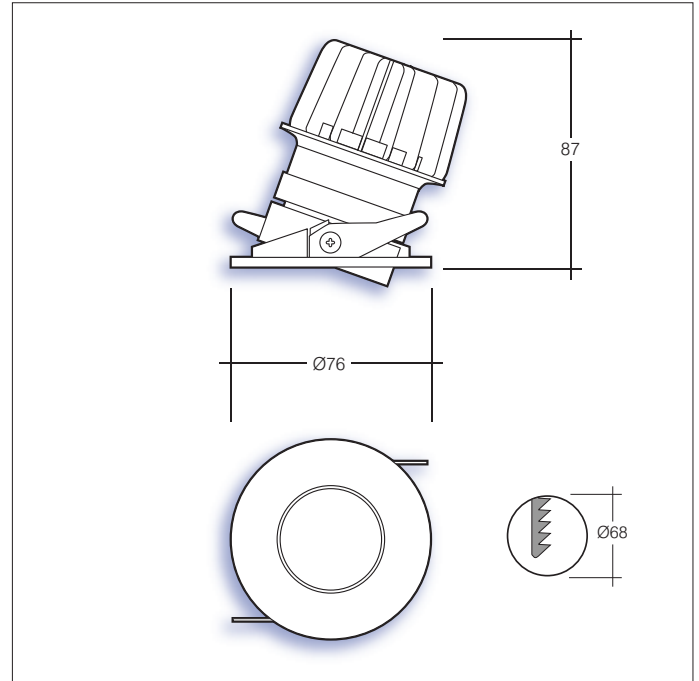

Indoor Lighting

Key features

- IP20/IP44
- Impact rating of IK02
- Efficacy of up to 94lm/W
- Nominal life-time of 50,000 h (L80/B20)
- Colour stability with 3 step MacAdam
- High colour rendering index CRI > 80
- UGR < 19 with baffle fitted
- Emergency BLF = 235 lm

i.e.: Darcey 800lm, 9W, 4000K, DALI dimmable, 3hr emergency =

DAR/800/4/DIM/EMR

CRI 80 as standard, CRI 90 available on request.

White finish as standard , other finishes available on request.

Part No.	Lm	W	Lm/W	Weight	CCT
DAR/740/3	739	9	86	0.3kg	3000K
DAR/800/4	800	9	94	0.3kg	4000K
DAR/980/3	976	13	76	0.3kg	3000K
DAR/1150/4	1147	13	91	0.3kg	4000K
DAR/1260/3	1263	17	74	0.3kg	3000K
DAR/1480/4	1480	17	88	0.3kg	4000K