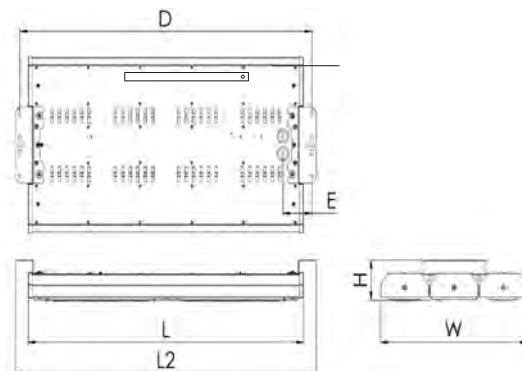

Indoor Lighting

L, mm	W, mm	H, mm	L2, mm	D, mm	E, mm
435	345	78	495	475	62
645			705	685	68
945			1005	985	

Options

For 3000K optic suffix /3

For 4000K optic suffix /4

For 40deg optic suffix /40

For 60deg optic suffix /60

For addressable Emergency suffix /EMP

i.e. **TRE/2/25400/4/60 =**

Trent Hi Bay 645mm Length, 23660lm, 139W,
4000K c/w 60deg Optics fitted.

Key Features

- IP65 suitable for external environments
- Impact rating of IK08
- Nominal lifetime of > 100,000 h (L80/B10)

Part No.	W	Lm	Lm/W	L	Weight
TRE/1/7160	41	7162	175	435	2.8kg
TRE/1/8130	47	8130	173	435	2.8kg
TRE/1/10030	59	10031	170	435	2.8kg
TRE/1/11830	70	11829	169	435	2.8kg
TRE/1/13640	83	13640	164	435	2.8kg
TRE/2/16260	91	16260	179	645	4.3kg
TRE/2/19960	115	19959	174	645	4.3kg
TRE/2/23660	139	23657	170	645	4.3kg
TRE/2/27140	163	27140	167	645	4.3kg
TRE/3/29780	171	29784	174	945	6.5kg
TRE/3/35300	207	35302	171	945	6.5kg
TRE/3/40500	244	40499	166	945	6.5kg

For more information, please contact Sales@ldl.lighting

High Rack 30°x70°

Narrow 40°

Medium 60°

Wide 75°

Extra-Wide 120°