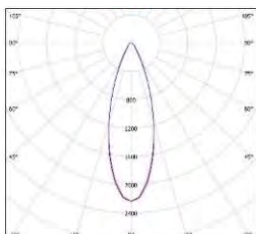

Indoor Lighting

L, mm	W, mm	H, mm	L2, mm	D, mm	E, mm
435	345	78	495	475	62
645			705	685	68
945			1005	985	

Options

For 3000K optic suffix /3

For 4000K optic suffix /4

For 40deg optic suffix /40

For 60deg optic suffix /60

For 75deg optic suffix /75

For 120deg optic suffix /120

For High Rack 30x70deg optic suffix /HR

For DALI dimmable suffix /DIM

For casambi enabled suffix /CAS

For emergency suffix /EMR

For self-test suffix /ST

For addressable Emergency suffix /EMP

i.e. **TRE/2/25400/4/60 =**

Trent Hi Bay 645mm Length, 23660lm, 139W,
4000K c/w 60deg Optics fitted.

Key Features

- IP65 suitable for external environments
- Impact rating of IK08
- Nominal lifetime of > 100,000 h (L80/B10)

Part No.	W	Lm	Lm/W	L	Weight
TRE/1/7160	41	7162	175	435	2.8kg
TRE/1/8130	47	8130	173	435	2.8kg
TRE/1/10030	59	10031	170	435	2.8kg
TRE/1/11830	70	11829	169	435	2.8kg
TRE/1/13640	83	13640	164	435	2.8kg
TRE/2/16260	91	16260	179	645	4.3kg
TRE/2/19960	115	19959	174	645	4.3kg
TRE/2/23660	139	23657	170	645	4.3kg
TRE/2/27140	163	27140	167	645	4.3kg
TRE/3/29780	171	29784	174	945	6.5kg
TRE/3/35300	207	35302	171	945	6.5kg
TRE/3/40500	244	40499	166	945	6.5kg

For more information, please contact Sales@ldl.lighting

High Rack 30°x70°

Narrow 40°

Medium 60°

Wide 75°

Extra-Wide 120°