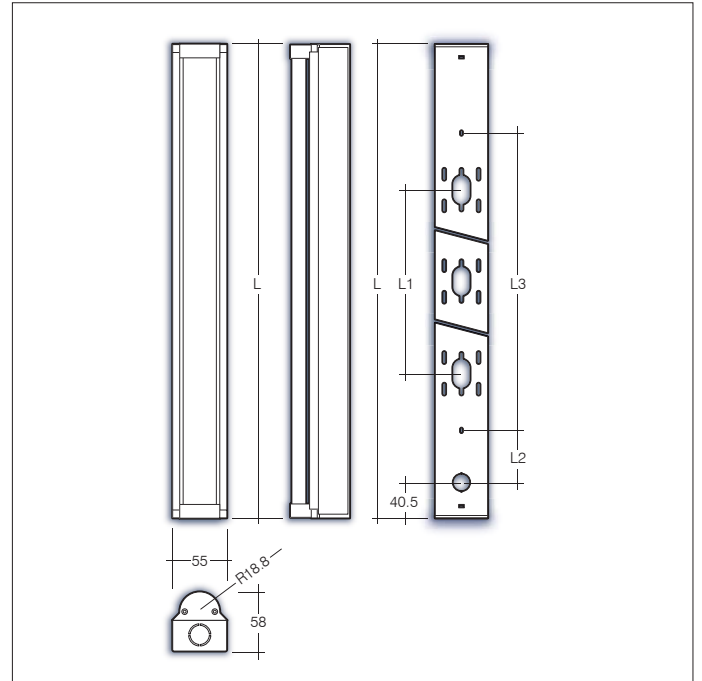

Indoor Lighting

Key Features

- IP40 suitable for indoor environments
- Impact rating of IK06
- Efficacy of up to 144lm/W
- Nominal life-time of 100,000 h (L80/B10)
- Colour stability with 3 step MacAdam
- High colour rendering index CRI > 80
- Emergency BLF = 315 lm

i.e. **BAN/5/3431/4/DIM/EMR =**

Banda 5ft batten, 3431 lumens, 4000K, Dali dimmable c/w 3hr self-contained emergency

Part No.	W	Lm	Lm/W	CCT	Weight
BAN/4/2084/84	14	2084	144	4000	1kg
BAN/4/2745/84	19	2745	141	4000	2kg
BAN/4/3392/84	24	3392	138	4000	2kg
BAN/5/3431/84	26	3431	131	4000	1.5kg
BAN/5/4239/84	33	4239	128	4000	1.5kg
BAN/5/5810/84	47	5810	123	4000	1.5kg

For more information, please contact Sales@ldl.lighting

Fixings (mm)	L	L1	L2	L3
1200mm	1200	610	800	159.5
1500mm	1500	610	840	289.5