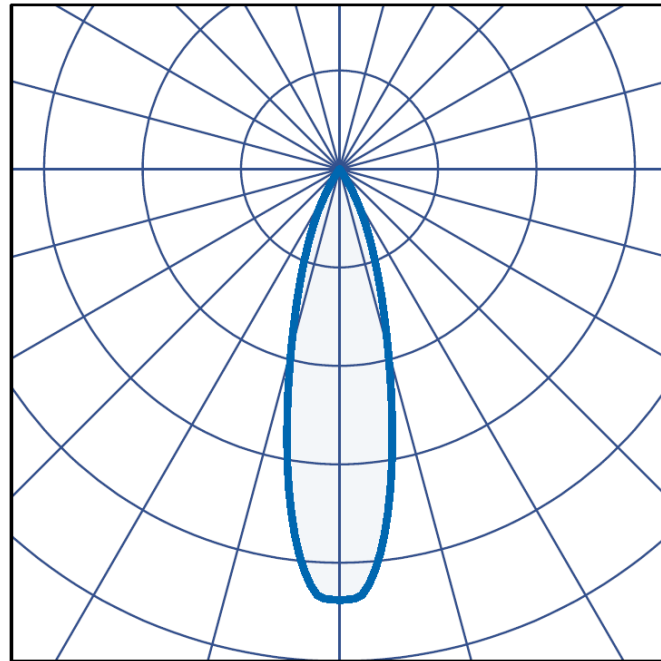

Indoor Lighting

15° Optic:

24° Optic:

36° Optic:

45° Optic: