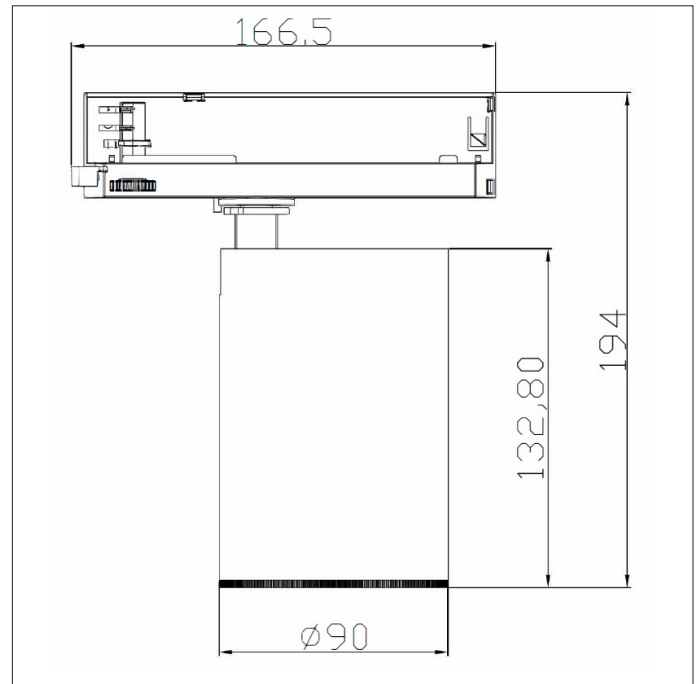

Indoor Lighting

Key features

- Track mounted spotlight
- IP20 suitable for internal environments
- Impact rating of IK02
- Efficacy of up to 123lm/W
- Nominal life-time of 50,000 h (L80/B10)
- Colour stability with 3 step MacAdam
- Surface mounting also available via ceiling rose

Options

- For 15° reflector suffix: /15D
- For 24° reflector suffix: /24D
- For 36° reflector suffix: /36D
- For 45° reflector suffix: /60D
- For black finish suffix: /BLK
- For white finish suffix: /WHI
- For DALI dimmable suffix: /DIM
- For Casambi enabled suffix: /CAS
- For Surface mounted: /SURF

i.e.: Leila Large Trackspot, 18W, 2268lm, 4000K, 36° reflector, black finish, Casambi enabled =

LEI/L/2268/4/36D/BLK/CAS

CRI 80 as standard, CRI 90 available on request.

For more information, please contact Sales@ldl.lighting

Part No. (3000K)	Lm	W	Lm/W
LEI/L/2089/15D/3	2089	18	116
LEI/L/3793/15D/3	3793	40	94
LEI/L/2133/24D/3	2133	18	118
LEI/L/3874/24D/3	3874	40	96
LEI/L/2177/36D/3	2177	18	120
LEI/L/3956/36D/3	3956	40	98
LEI/L/2121/45D/3	2121	18	117
LEI/L/3853/45D/3	3853	40	96
Part No. (4000K)	Lm	W	Lm/W
LEI/L/2176/15D/4	2176	18	118
LEI/L/3952/15D/4	3952	40	97
LEI/L/2222/24D/4	2222	18	121
LEI/L/4036/24D/4	4036	40	99
LEI/L/2268/36D/4	2268	18	123
LEI/L/4121/36D/4	4121	40	101
LEI/L/2210/45D/4	2210	18	120
LEI/L/4014/45D/4	4014	40	99