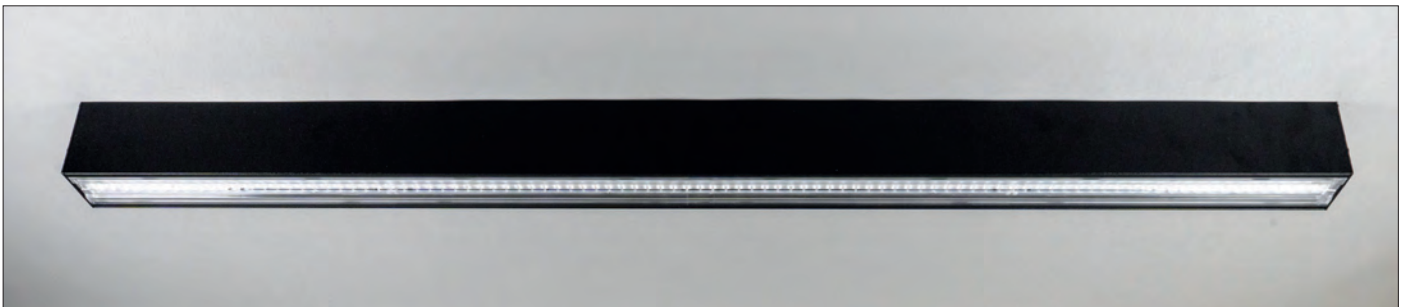

Indoor Lighting

Direct only

Part No.	Lm	W	Lm/W	Weight	L (mm)
MIL/S/11/AS/1420/4	1424	11	132	2.8kg	1130
MIL/S/11/AS/2160/4	2156	15	142	2.8kg	1130
MIL/S/11/AS/2830/4	2827	20	142	2.8kg	1130
MIL/S/16/AS/2140/4	2145	15	144	4.1kg	1690
MIL/S/16/AS/3260/4	3260	22	151	4.1kg	1690
MIL/S/16/AS/4410/4	4411	29	154	4.1kg	1690
MIL/S/22/AS/2850/4	2848	19	150	5.6kg	2250
MIL/S/22/AS/4310/4	4312	28	155	5.6kg	2250
MIL/S/22/AS/5650/4	5654	37	153	5.6kg	2250

Direct/In-direct

Part No.	Lm	W	Lm/W	Weight	L (mm)
MIL/DI/11/AS/1910/4	1905	14	137	3.1kg	1130
MIL/DI/11/AS/2830/4	2835	20	141	3.1kg	1130
MIL/DI/11/AS/3720/4	3716	27	140	3.1kg	1130
MIL/DI/16/AS/2910/4	2908	21	142	4.4kg	1690
MIL/DI/16/AS/4360/4	4364	30	153	4.4kg	1690
MIL/DI/16/AS/5870/4	5871	40	145	4.4kg	1690
MIL/DI/22/AS/3810/4	3810	28	137	6.2kg	2250
MIL/DI/22/AS/5670/4	5670	40	141	6.2kg	2250
MIL/DI/22/AS/7430/4	7432	53	128	6.2kg	2250

Other lengths and outputs are available on request.

Options

- 4000K supplied as standard /4
- For 3000K suffix /3
- For white RAL 9003 finish suffix /WHI
- For black RAL 9005 finish suffix /BLK
- For grey RAL 9006 finish suffix /GRY
- For DALI dimmable system suffix /DIM
- For Casambi enabled system suffix /CAS
- For wireless DALI suffix /WD
- For 3hr integral emergency suffix /EMR
- For 3hr self-test emergency suffix /ST
- For DALI addressable emergency suffix /EMP
- For wireless DALI addressable emergency /WAE

Accessories

- Suspended / Surface end cap MIL/ECS
- Wire suspension kit (2m) MIL/WIRE
- Wall mounting bracket MIL/WALL
- Coupler MIL/CPLR

- i.e.: Millie, Suspended/Surface, 1130mm, asymmetric optic, 2827 lumens, 20W, 4000K, grey RAL 9006 finish, DALI dimmable = MIL/S/11/AS/2830/4/GRY/DIM