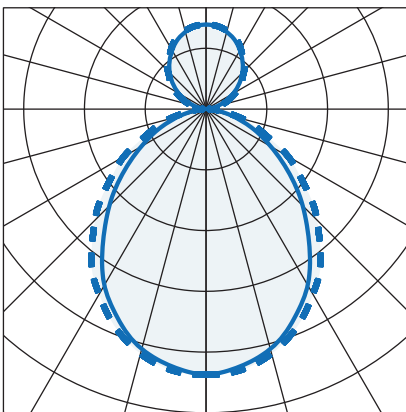

Indoor Lighting

Features

- Efficacy of up to 161lm/W
- Nominal life-time of 78,000 hours L80/B10
- 90° Low glare optic 54,000 hours L80/B10
- Colour stability with 3 step MacAdam
- Body and gear tray - aluminium extrusion
- Opal frosted diffuser - polycarbonate TP(a)
- Optics - PMMA TP(b)
- Modular optics - shade polycarbonate, optic - PMMA
- Colours: RAL 9003 White, RAL 9005 Black & RAL 9006 Grey
- IP20 as Standard, IP44 available on request
- Lengths available: 570mm 850mm 1130mm 1410mm 1690mm 1970mm 2250mm 2530mm 2810mm 3090mm 3370mm.

Fitting Lengths (mm)

Indoor Lighting

Direct only

Part No.	Lm	W	Lm/W	BLF	Weight	L (mm)
MIL/S/11/OP/1270/4	1265	11	117	413	2.6kg	1130
MIL/S/11/OP/1890/4	1887	15	124	413	2.6kg	1130
MIL/S/11/OP/2500/4	2499	20	126	413	2.6kg	1130
MIL/S/16/OP/2020/4	2020	15	136	416	3.8kg	1690
MIL/S/16/OP/3010/4	3013	22	139	416	3.8kg	1690
MIL/S/16/OP/3990/4	3993	30	138	416	3.8kg	1690
MIL/S/22/OP/2540/4	2543	19	134	417	5.2kg	2250
MIL/S/22/OP/3790/4	3793	28	136	417	5.2kg	2250
MIL/S/22/OP/5020/4	5023	37	136	417	5.2kg	2250