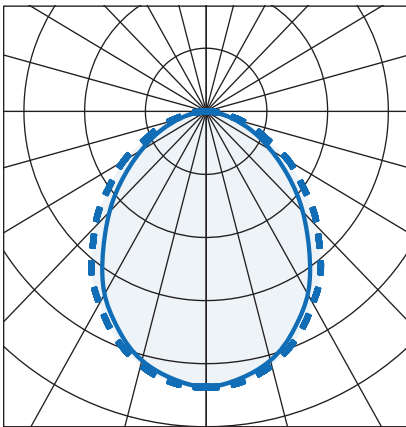

Indoor Lighting

Direct only

Part No.	Lm	W	Lm/W	BLF	Weight	L (mm)
MIL/S/11/OP/1270/4	1265	11	117	413	2.6kg	1130
MIL/S/11/OP/1890/4	1887	15	124	413	2.6kg	1130
MIL/S/11/OP/2500/4	2499	20	126	413	2.6kg	1130
MIL/S/16/OP/2020/4	2020	15	136	416	3.8kg	1690
MIL/S/16/OP/3010/4	3013	22	139	416	3.8kg	1690
MIL/S/16/OP/3990/4	3993	30	138	416	3.8kg	1690
MIL/S/22/OP/2540/4	2543	19	134	417	5.2kg	2250
MIL/S/22/OP/3790/4	3793	28	136	417	5.2kg	2250
MIL/S/22/OP/5020/4	5023	37	136	417	5.2kg	2250

Direct/In-direct

Part No.	Lm	W	Lm/W	Weight	L (mm)
MIL/DI/11/OP/1750/4	1746	14	126	2.9kg	1130
MIL/DI/11/OP/2570/4	2565	20	128	2.9kg	1130
MIL/DI/11/OP/3390/4	3389	27	128	2.9kg	1130
MIL/DI/16/OP/2780/4	2784	21	135	4.2kg	1690
MIL/DI/16/OP/4120/4	4117	30	136	4.2kg	1690
MIL/DI/16/OP/5450/4	5450	40	135	4.2kg	1690
MIL/DI/22/OP/3500/4	3498	28	126	5.8kg	2250
MIL/DI/22/OP/5130/4	5134	40	128	5.8kg	2250
MIL/DI/22/OP/6780/4	6782	53	128	5.8kg	2250

Other lengths and outputs are available on request.

Options

- 4000K supplied as standard /4
- For 3000K suffix /3
- For white RAL 9003 finish suffix /WHI
- For black RAL 9005 finish suffix /BLK
- For grey RAL 9006 finish suffix /GRY
- For DALI dimmable system suffix /DIM
- For Casambi enabled system suffix /CAS
- For wireless DALI suffix /WD
- For 3hr integral emergency suffix /EMR
- For 3hr self-test emergency suffix /ST
- For DALI addressable emergency suffix /EMP
- For wireless DALI addressable emergency /WAE

Accessories

- Suspended / Surface end cap MIL/ECS
- Wire suspension kit (2m) MIL/WIRE
- Wall mounting bracket MIL/WALL
- Coupler MIL/CPLR

- i.e.: Millie, Suspended/Surface,1690mm, opal diffuser, 3013 lumens, 22W, 4000K, black RAL 9005 finish c/w 3 hr emergency = MIL/S/16/OP/3010/4/BLK/EMR