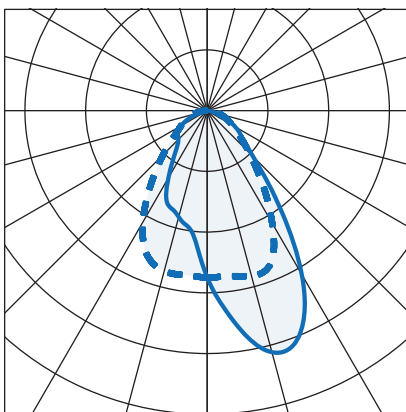

Indoor Lighting

Direct only

Part No.	Lm	W	Lm/W	Weight	L (mm)
MIL/S/11/AS/1420/4	1424	11	132	2.8kg	1130
MIL/S/11/AS/2160/4	2156	15	142	2.8kg	1130
MIL/S/11/AS/2830/4	2827	20	142	2.8kg	1130
MIL/S/16/AS/2140/4	2145	15	144	4.1kg	1690
MIL/S/16/AS/3260/4	3260	22	151	4.1kg	1690
MIL/S/16/AS/4410/4	4411	29	154	4.1kg	1690
MIL/S/22/AS/2850/4	2848	19	150	5.6kg	2250
MIL/S/22/AS/4310/4	4312	28	155	5.6kg	2250
MIL/S/22/AS/5650/4	5654	37	153	5.6kg	2250

Direct/In-direct

Part No.	Lm	W	Lm/W	Weight	L (mm)
MIL/DI/11/AS/1910/4	1905	14	137	3.1kg	1130
MIL/DI/11/AS/2830/4	2835	20	141	3.1kg	1130
MIL/DI/11/AS/3720/4	3716	27	140	3.1kg	1130
MIL/DI/16/AS/2910/4	2908	21	142	4.4kg	1690
MIL/DI/16/AS/4360/4	4364	30	153	4.4kg	1690
MIL/DI/16/AS/5870/4	5871	40	145	4.4kg	1690
MIL/DI/22/AS/3810/4	3810	28	137	6.2kg	2250
MIL/DI/22/AS/5670/4	5670	40	141	6.2kg	2250
MIL/DI/22/AS/7430/4	7432	53	128	6.2kg	2250

Other lengths and outputs are available on request.

Options

- 4000K supplied as standard /4
- For 3000K suffix /3
- For white RAL 9003 finish suffix /WHI
- For black RAL 9005 finish suffix /BLK
- For grey RAL 9006 finish suffix /GRY
- For DALI dimmable system suffix /DIM
- For Casambi enabled system suffix /CAS
- For wireless DALI suffix /WD
- For 3hr integral emergency suffix /EMR
- For 3hr self-test emergency suffix /ST
- For DALI addressable emergency suffix /EMP
- For wireless DALI addressable emergency /WAE

Accessories

- Suspended / Surface end cap MIL/ECS
- Wire suspension kit (2m) MIL/WIRE
- Wall mounting bracket MIL/WALL
- Coupler MIL/CPLR

- i.e.: Millie, Suspended/Surface, 1130mm, asymmetric optic, 2827 lumens, 20W, 4000K, grey RAL 9006 finish, DALI dimmable = MIL/S/11/AS/2830/4/GRY/DIM