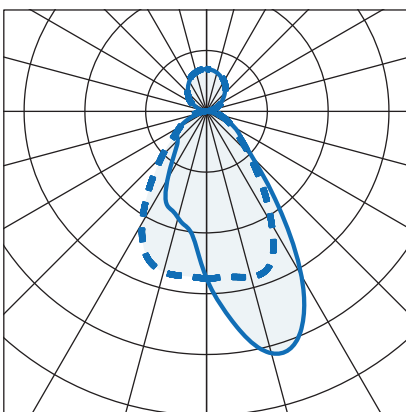

Indoor Lighting

Direct only

Part No.	Lm	W	Lm/W	Weight	L (mm)
MIL/S/11/AS/1420/4	1424	11	132	2.8kg	1130
MIL/S/11/AS/2160/4	2156	15	142	2.8kg	1130
MIL/S/11/AS/2830/4	2827	20	142	2.8kg	1130
MIL/S/16/AS/2140/4	2145	15	144	4.1kg	1690
MIL/S/16/AS/3260/4	3260	22	151	4.1kg	1690
MIL/S/16/AS/4410/4	4411	29	154	4.1kg	1690
MIL/S/22/AS/2850/4	2848	19	150	5.6kg	2250
MIL/S/22/AS/4310/4	4312	28	155	5.6kg	2250
MIL/S/22/AS/5650/4	5654	37	153	5.6kg	2250

Direct/In-direct

Part No.	Lm	W	Lm/W	Weight	L (mm)
MIL/DI/11/AS/1910/4	1905	14	137	3.1kg	1130
MIL/DI/11/AS/2830/4	2835	20	141	3.1kg	1130
MIL/DI/11/AS/3720/4	3716	27	140	3.1kg	1130
MIL/DI/16/AS/2910/4	2908	21	142	4.4kg	1690
MIL/DI/16/AS/4360/4	4364	30	153	4.4kg	1690
MIL/DI/16/AS/5870/4	5871	40	145	4.4kg	1690
MIL/DI/22/AS/3810/4	3810	28	137	6.2kg	2250
MIL/DI/22/AS/5670/4	5670	40	141	6.2kg	2250
MIL/DI/22/AS/7430/4	7432	53	128	6.2kg	2250

Other lengths and outputs are available on request.

Options

- 4000K supplied as standard /4
- For 3000K suffix /3
- For white RAL 9003 finish suffix /WHI
- For black RAL 9005 finish suffix /BLK
- For grey RAL 9006 finish suffix /GRY
- For DALI dimmable system suffix /DIM
- For Casambi enabled system suffix /CAS
- For wireless DALI suffix /WD
- For 3hr integral emergency suffix /EMR
- For 3hr self-test emergency suffix /ST
- For DALI addressable emergency suffix /EMP
- For wireless DALI addressable emergency /WAE

Accessories

- Suspended / Surface end cap MIL/ECS
- Wire suspension kit (2m) MIL/WIRE
- Wall mounting bracket MIL/WALL
- Coupler MIL/CPLR

- i.e.: Millie, Suspended/Surface, 1130mm, asymmetric optic, 2827 lumens, 20W, 4000K, grey RAL 9006 finish, DALI dimmable = MIL/S/11/AS/2830/4/GRY/DIM