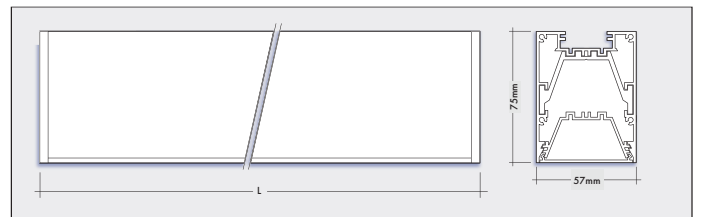

Indoor Lighting

Features

- Efficacy of up to 161lm/W
- Nominal life-time of 78,000 hours L80/B10
- 90° Low glare optic 54,000 hours L80/B10
- Colour stability with 3 step MacAdam
- Body and gear tray - aluminium extrusion
- Opal frosted diffuser - polycarbonate TP(a)
- Optics - PMMA TP(b)
- Modular optics - shade polycarbonate, optic - PMMA
- Colours: RAL 9003 White, RAL 9005 Black & RAL 9006 Grey
- IP20 as Standard, IP44 available on request
- Lengths available: 570mm 850mm 1130mm 1410mm 1690mm 1970mm 2250mm 2530mm 2810mm 3090mm 3370mm.

Fitting Lengths (mm)

Indoor Lighting

Direct only

Part No.	Lm	W	Lm/W	BLF	Weight	L (mm)
MIL/S/11/OP/1270/4	1265	11	117	413	2.6kg	1130
MIL/S/11/OP/1890/4	1887	15	124	413	2.6kg	1130
MIL/S/11/OP/2500/4	2499	20	126	413	2.6kg	1130
MIL/S/16/OP/2020/4	2020	15	136	416	3.8kg	1690
MIL/S/16/OP/3010/4	3013	22	139	416	3.8kg	1690
MIL/S/16/OP/3990/4	3993	30	138	416	3.8kg	1690
MIL/S/22/OP/2540/4	2543	19	134	417	5.2kg	2250
MIL/S/22/OP/3790/4	3793	28	136	417	5.2kg	2250
MIL/S/22/OP/5020/4	5023	37	136	417	5.2kg	2250

Direct/In-direct

Part No.	Lm	W	Lm/W	Weight	L (mm)
MIL/DI/11/OP/1750/4	1746	14	126	2.9kg	1130
MIL/DI/11/OP/2570/4	2565	20	128	2.9kg	1130
MIL/DI/11/OP/3390/4	3389	27	128	2.9kg	1130
MIL/DI/16/OP/2780/4	2784	21	135	4.2kg	1690
MIL/DI/16/OP/4120/4	4117	30	136	4.2kg	1690
MIL/DI/16/OP/5450/4	5450	40	135	4.2kg	1690
MIL/DI/22/OP/3500/4	3498	28	126	5.8kg	2250
MIL/DI/22/OP/5130/4	5134	40	128	5.8kg	2250
MIL/DI/22/OP/6780/4	6782	53	128	5.8kg	2250