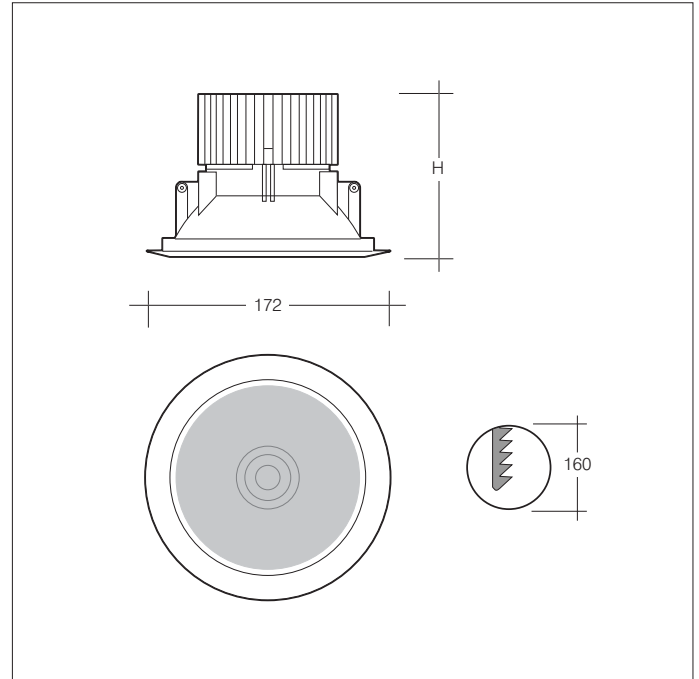

Ravello

Downlighter

Innovation.
Collaboration.
Illumination.

Indoor Lighting

Key features

- IP44
- Impact rating of IK02
- Efficacy of up to 127lm/W
- Nominal life-time of > 50,000 h (L80/B10)
- Colour stability with 3 step MacAdam
- High colour rendering index CRI > 80
- Emergency BLF = 313 lm

i.e. **RAV/1700/4/OP/DIM/EMP =**

Ravello, 1700 lumens, 15W, 4000K, IP44 opal diffuser, DALI dimmable c/w DALI emergency.

CRI > 80 supplied as standard, CRI > 90 available on request.

Part No.	Lm	W	Lm/W	CCT	H(mm)
RAV/1070/3	1070	9	119	3000K	80
RAV/1090/4	1090	9	121	4000K	80
RAV/1660/3	1660	15	111	3000K	80
RAV/1700/4	1700	15	113	4000K	80
RAV/2000/4	2000	17	118	4000K	80
RAV/2400/3	2400	23	104	3000K	80
RAV/2460/4	2460	23	107	4000K	115
RAV/3410/3	3410	37	92	3000K	115
RAV/3500/4	3500	37	95	4000K	115
RAV/4020/3	4020	41	98	3000K	145
RAV/4130/4	4130	41	101	4000K	115