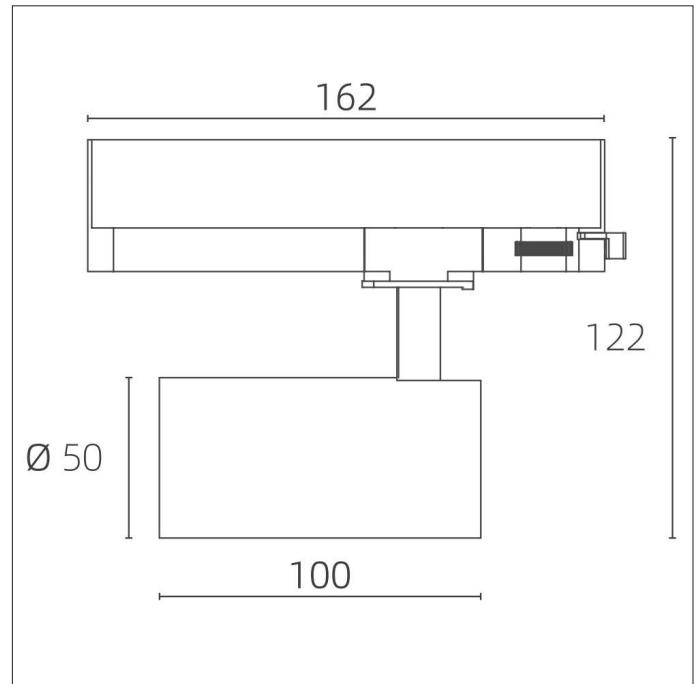

Leila S

Spotlight

Innovation.
Collaboration.
Illumination.

Indoor Lighting

Key features

- Track mounted spotlight
- IP20 suitable for internal environments
- Impact rating of IK02
- Efficacy of up to 113lm/W
- Nominal life-time of 40,000 h (L90/B10), 50,000 h (L80/B10)
- Colour stability with 3 step MacAdam

Options

- For 15° reflector suffix: /15D
- For 24° reflector suffix: /24D
- For 40° reflector suffix: /40D
- For 50° reflector suffix: /50D
- For black finish suffix: /BLK
- For white finish suffix: /WHI
- For DALI dimmable suffix: /DIM
- For Casambi enabled suffix: /CAS
- For Surface mounted: /SURF

i.e.: Leila Small Trackspot, 12W, 1278lm, 4000K, 40° reflector, black finish, Casambi enabled = **LEI/S/1278/40D/4/BLK/CAS**

CRI 80 as standard, CRI 90 available on request.

Part No.	Lm	W	Lm/W
LEI/S/1243/15D/4	1243	12	108
LEI/S/1568/15D/4	1568	16	100
LEI/S/1855/15D/4	1855	20	93
LEI/S/1260/24D/4	1260	12	110
LEI/S/1590/24D/4	1590	16	101
LEI/S/1882/24D/4	1882	20	94
LEI/S/1278/40D/4	1278	12	111
LEI/S/1613/40D/4	1613	16	102
LEI/S/1908/40D/4	1908	20	95
LEI/S/1296/50D/4	1296	12	113
LEI/S/1635/50D/4	1635	16	104
LEI/S/1935/50D/4	1935	20	97

For more information, please contact Sales@ldl.lighting

Indoor Lighting

15° Optic:

24° Optic:

40° Optic:

50° Optic: