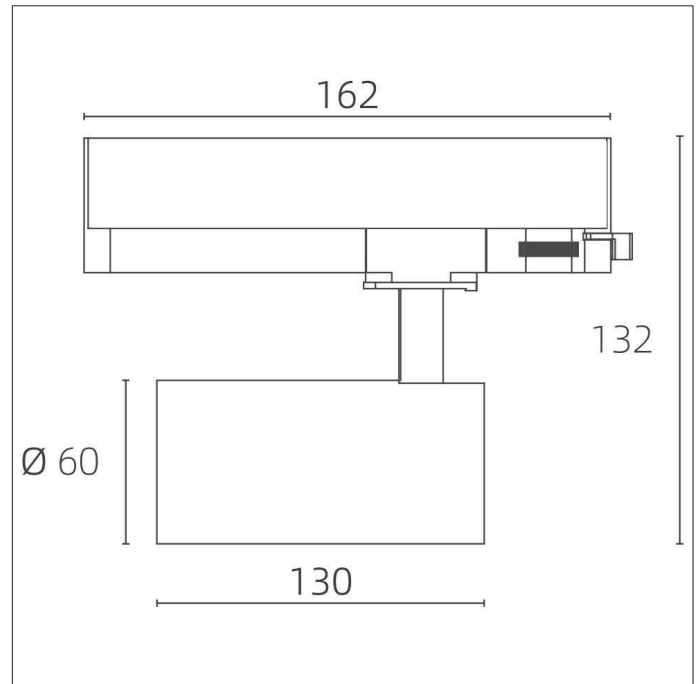

Leila M

Spotlight

Innovation.
Collaboration.
Illumination.

Indoor Lighting

Key features

- Track mounted spotlight
- IP20 suitable for internal environments
- Impact rating of IK02
- Efficacy of up to 133lm/W
- Nominal life-time of 50,000 h (L80/B10)
- Colour stability with 3 step MacAdam

Options

- For 15° reflector suffix: /15D
- For 24° reflector suffix: /24D
- For 36° reflector suffix: /36D
- For 45° reflector suffix: /45D
- For black finish suffix: /BLK
- For white finish suffix: /WHI
- For DALI dimmable suffix: /DIM
- For Casambi enabled suffix: /CAS
- For Surface mounted: /SURF

i.e.: Leila Medium Trackspot, 11W, 1364lm, 4000K, 45° reflector, black finish, Casambi enabled = **LEI/M/1364/4/45D/BLK/CAS**

CRI 80 as standard, CRI 90 available on request.

For more information, please contact Sales@ldl.lighting

Part No. (3000K)	Lm	W	Lm/W
LEI/M/1286/15D/3	1286	11	116
LEI/M/2726/15D/3	2726	26	104
LEI/M/1316/24D/3	1316	11	124
LEI/M/2790/24D/3	2790	26	106
LEI/M/1344/36D/3	1344	11	127
LEI/M/2851/36D/3	2851	26	109
LEI/M/1309/45D/3	1309	11	123
LEI/M/2777/45D/3	2777	26	106
Part No. (4000K)	Lm	W	Lm/W
LEI/M/1340/15D/4	1340	11	127
LEI/M/2840/15D/4	2840	26	109
LEI/M/1371/24D/4	1371	11	130
LEI/M/2907/24D/4	2907	26	111
LEI/M/1400/36D/4	1400	11	133
LEI/M/2970/36D/4	2970	26	114
LEI/M/1364/45D/4	1364	11	129
LEI/M/2893/45D/4	2950	26	111