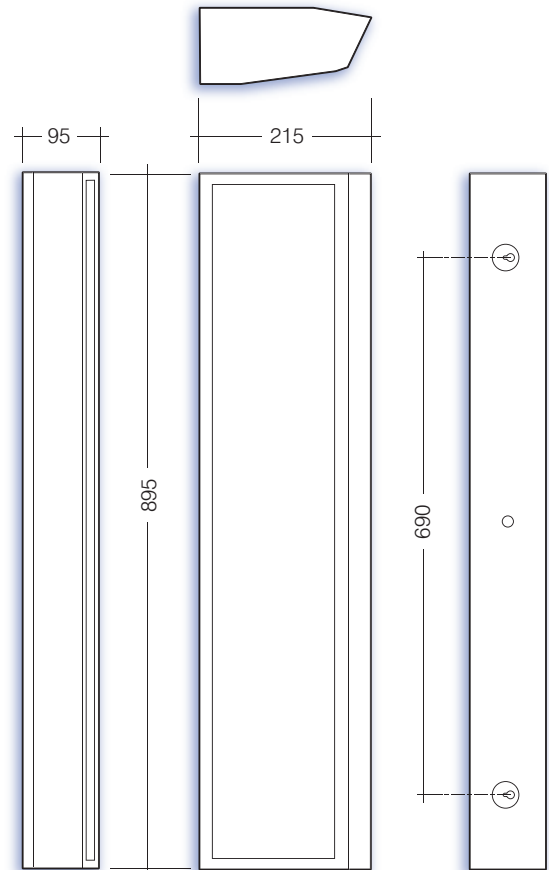

## Bed Head Luminaire

Innovation.  
Collaboration.  
Illumination.

Indoor Lighting

i.e.: Willow Bed Head, 38W, 4797lm, 4000K, DALI dimmable & self-test emergency = **WIL/4800/4/DIM/ST**

Part No.	W	Lm	Lm/W	CCT	CRI
WIL/3910/4	31	3906	126	4000K	80
WIL/4800/4	38	4797	126	4000K	80
WIL/5690/4	46	5686	124	4000K	80