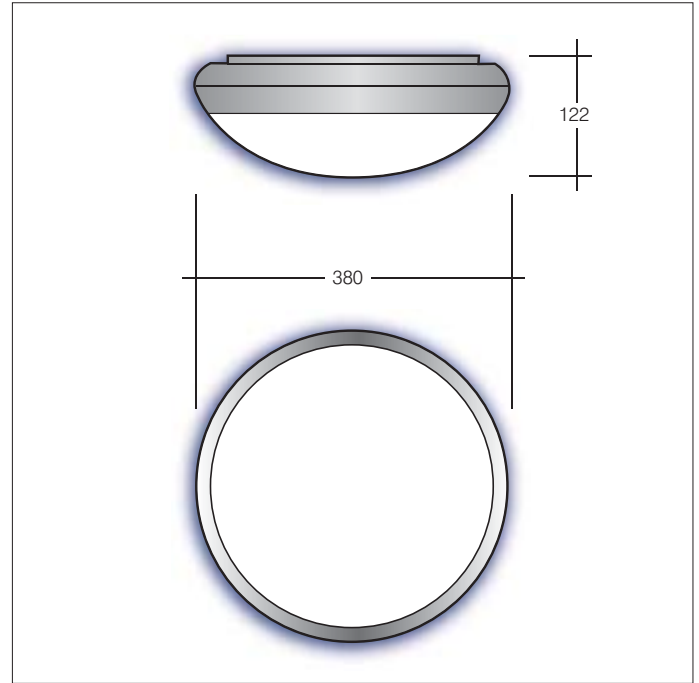

### Key features

- IP65 suitable for external/wet environments
- Impact rating of IK10
- Efficacy of up to 132lm/W
- Nominal life-time of 50,000 h (L80/B10)
- Colour stability with 3 step MacAdam
- High colour rendering index CRI > 80
- Emergency BLF = 377 lumens

Lola is supplied with White Bezel as standard

i.e.: Lola bulkhead, 21W, 2616lm, 4000K, white bezel,  
Casambi enabled = **LOL/2620/4/CAS**

Part No.	Lm	W	Lm/W	CCT	Sensor option	Weight
LOL/1750/3	1751	14	125	3000K	N	1.7kg
LOL/1850/4	1845	14	132	4000K	N	1.7kg
LOL/2480/3	2481	21	120	3000K	N	1.7kg
LOL/2620/4	2616	21	127	4000K	N	1.7kg
LOL/2230/3	2231	18	123	3000K	Y	1.9kg
LOL/2330/4	2326	18	128	4000K	Y	1.9kg
LOL/2940/3	2945	25	118	3000K	Y	1.9kg
LOL/3080/4	3080	25	123	4000K	Y	1.9kg