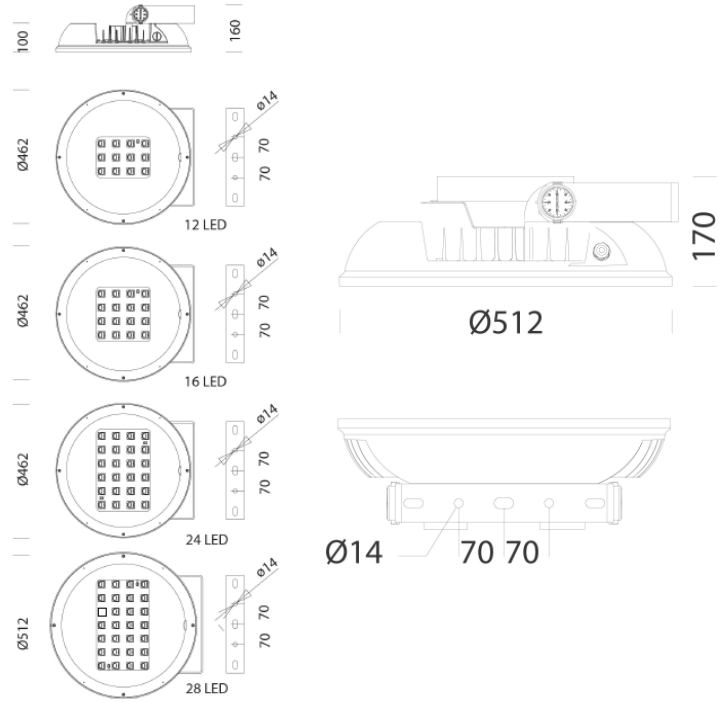

Riley LED

Floodlights

Innovation.
Collaboration.
Illumination.

Outdoor Lighting