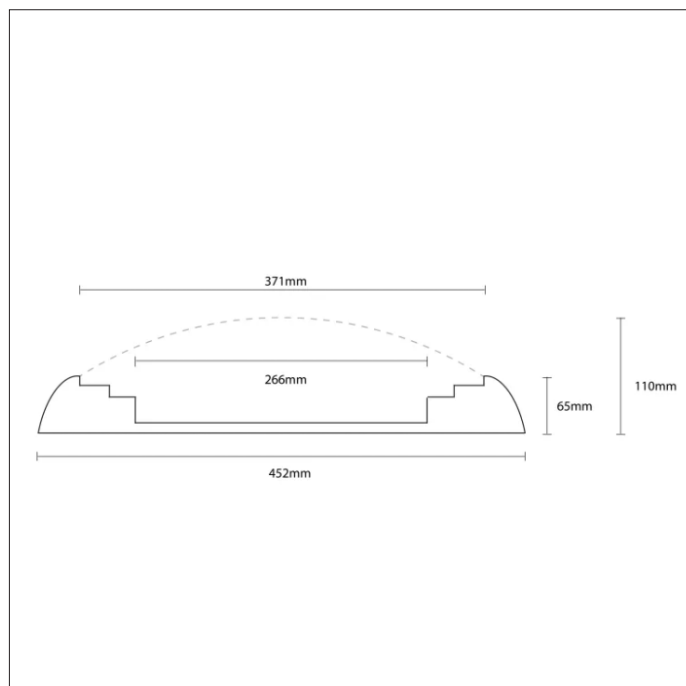

Indoor Lighting