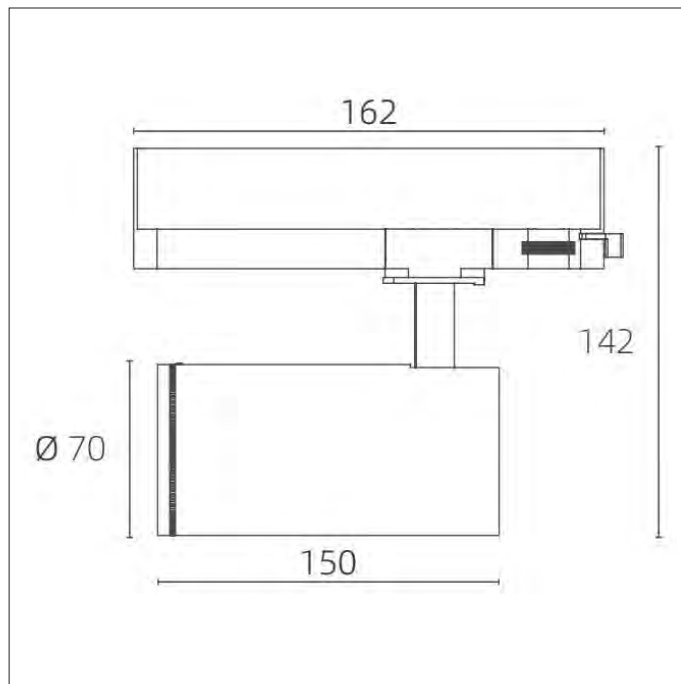

For more information, please contact Sales@ldl.lighting

20° Optic:

35° Optic:

50° Optic:

Rita Medium

Spotlight

Innovation.
Collaboration.
Illumination.

Indoor Lighting