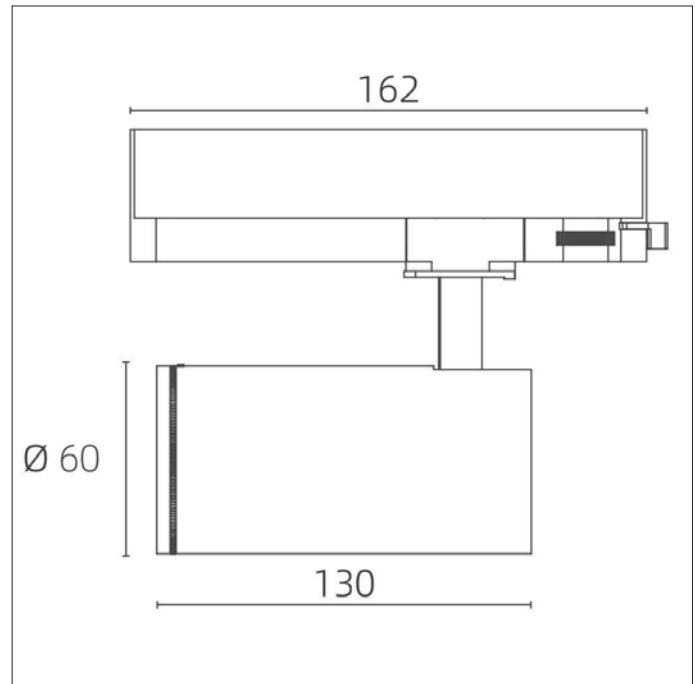

Rita Small

Spotlight

Innovation.
Collaboration.
Illumination.

Indoor Lighting

Key features

- Adjustable track mounted spotlight (20° - 50°)
- IP20 suitable for internal environments
- Impact rating of IK02
- Efficacy of up to 117lm/W
- Nominal life-time of 50,000 h (L80/B10)
- Colour stability with 3 step MacAdam