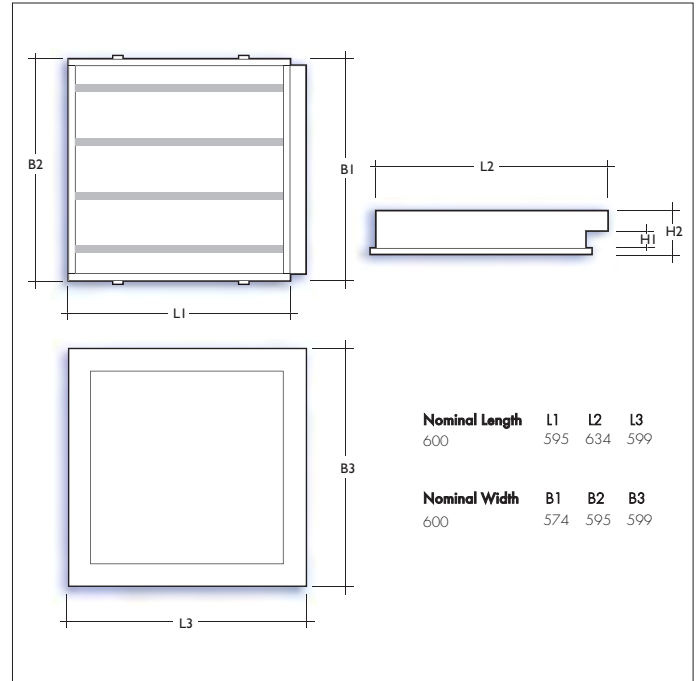

Indoor Lighting