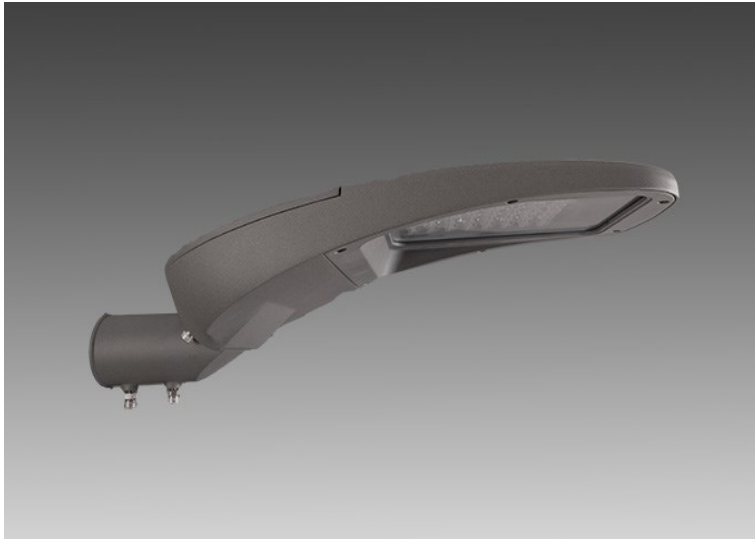

# Street Medium Post Top

- Efficacies up to 146 lm/W
- Impact rating of IK08
- Nominal life of 102,000 hours (L90, B10)
- IP66 Suitable for external environments
- Operating Temperature from -40 to +50°
- Installation Height 6-8m
- Net Weight 5.5kg
- 4000K as standard
- Spigot size—Ø 60mm