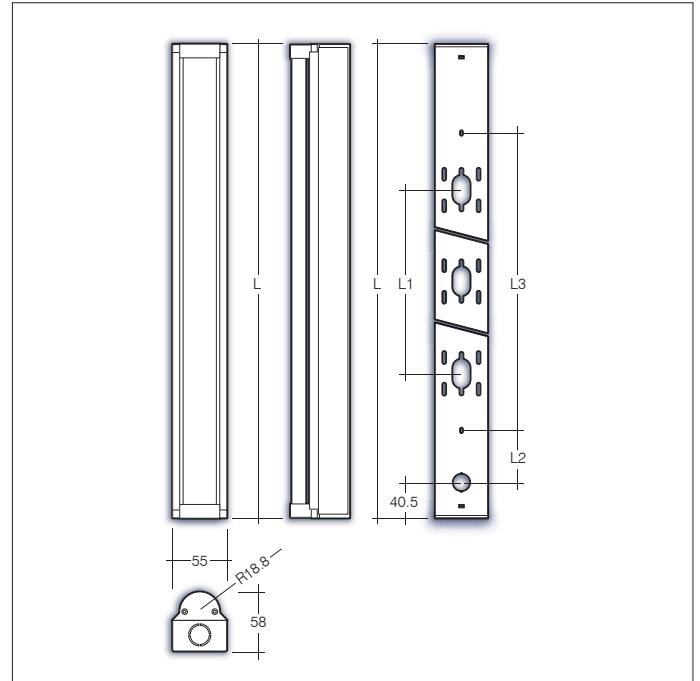

Indoor Lighting