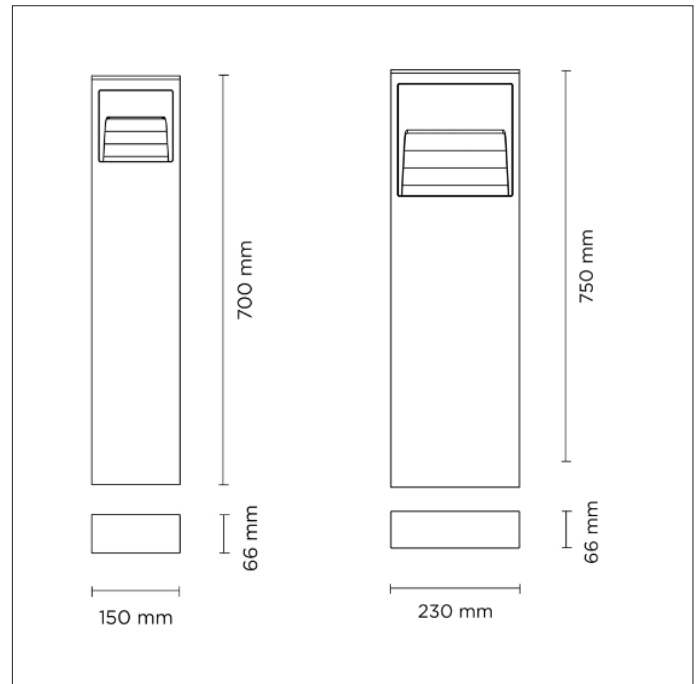

External Lighting

Key Features

- IP65 suitable for external environments
- Impact rating of IK08
- Beam angle : Symmetric, omnidirectional
- Nominal life-time of 50,000 h (L90/B50)
- Colour stability with 3 step MacAdam

Options

- For black option suffix **/BLK**
- For grey option suffix **/GRY**
- For asymmetric optic suffix **/AS**

i.e. **SET/MINI/360/4/BLK** = Set, 360lm, 4k, Black.

Accessories

- Root Attachment **/BOU/ROOT**

Part No.	W	Lm	CCT	CRI	Weight
SET/MINI/360/4	4	360	4000k	80	4.5kg
SET/MED/665/4	8	665	4000k	80	7.0kg

For more information, please contact Sales@ldl.lighting