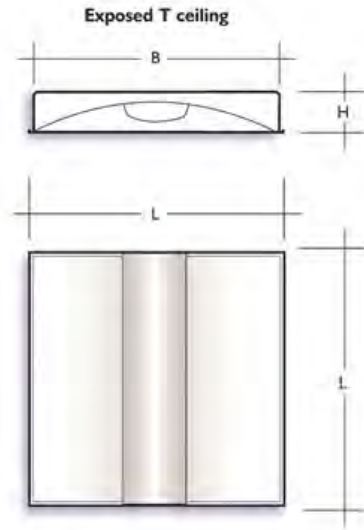

Indoor Lighting

Key Features

- IP20 suitable for indoor environments
- Impact rating of IK04
- Efficacy of up to 142lm/W
- Nominal life-time of > 100,000 h (L80/B10)
- Colour stability with 3 step MacAdam
- High colour rendering index CRI > 80
- Emergency BLF = 380 lm
- LG7 compliant

i.e. **ISLA/3600/84/DIM/EMP** =
Isla LED recessed luminaire, 3600lm, 25W, 4000K, DALI dimmable c/w DALI emergency

Part No.	W	Lm	lm/W	CCT	Weight (kg)	L(mm)	H(mm)
ISLA/2564/4	18	2564	142	4000k	3.2	595	85
ISLA/3092/4	21	3092	142	4000k	3.2	595	85
ISLA/3600/4	25	3600	140	4000k	3.2	595	85
ISLA/4031/4	29	4031	136	4000k	3.2	595	85
ISLA/4500/4	33	4500	134	4000k	3.2	595	85
ISLA/4984/4	37	4984	133	4000k	3.2	595	85