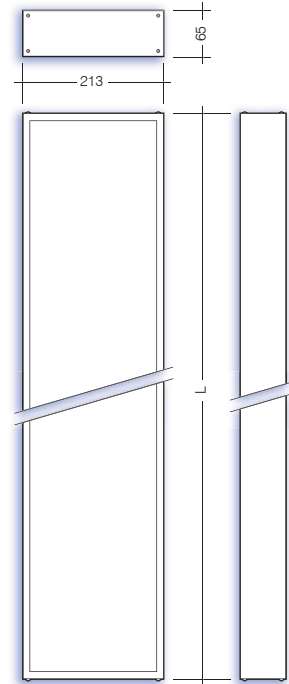

Indoor Lighting

Key Features

- IP40 suitable for indoor environments
- Impact rating of IK08
- Efficacy of up to 141lm/W
- Nominal life-time of > 72,000 h (L80/B10)
- Colour stability with 3 step MacAdam
- High colour rendering index CRI > 80
- Emergency BLF = 445 lm

i.e. **IM/14/5496/4/S/B/DIM/** =
Imogen 1450mm, Recessed Black Luminaire, 5496lm,
42w, 4k, DALI Dimmable c/w DALI EM-PRO 3hr
emergency

Accessories

- 2m Wire Suspension /IM/WSK

Part No.

W

L

Lm/W

L

Part No.	W	L	Lm/W	L
IM/11/1997/4	14	1997	141	1170
IM/11/2645/4	19	2645	139	1170
IM/11/3255/4	24	3255	135	1170
IM/14/3225/4	23	3225	135	1450
IM/14/4347/4	33	4347	131	1450
IM/14/5496/4	42	5496	129	1450

For more information, please contact Sales@ldl.lighting